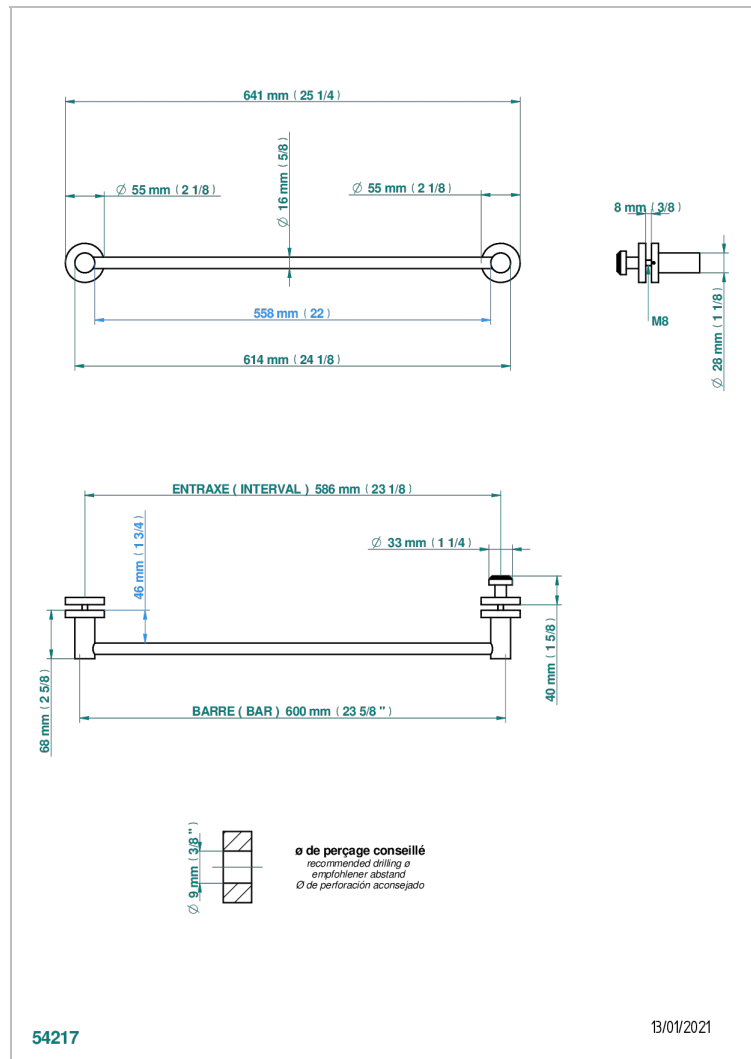

# SYSTEM SMOOTH METAL

G9A-514V2

Towel rail with one rail for glass door with knob on side and escutcheon the other side

## CHARACTERISTIC

- System Smooth Metal
- Towel rail with one rail for glass door with knob on side and escutcheon the other side