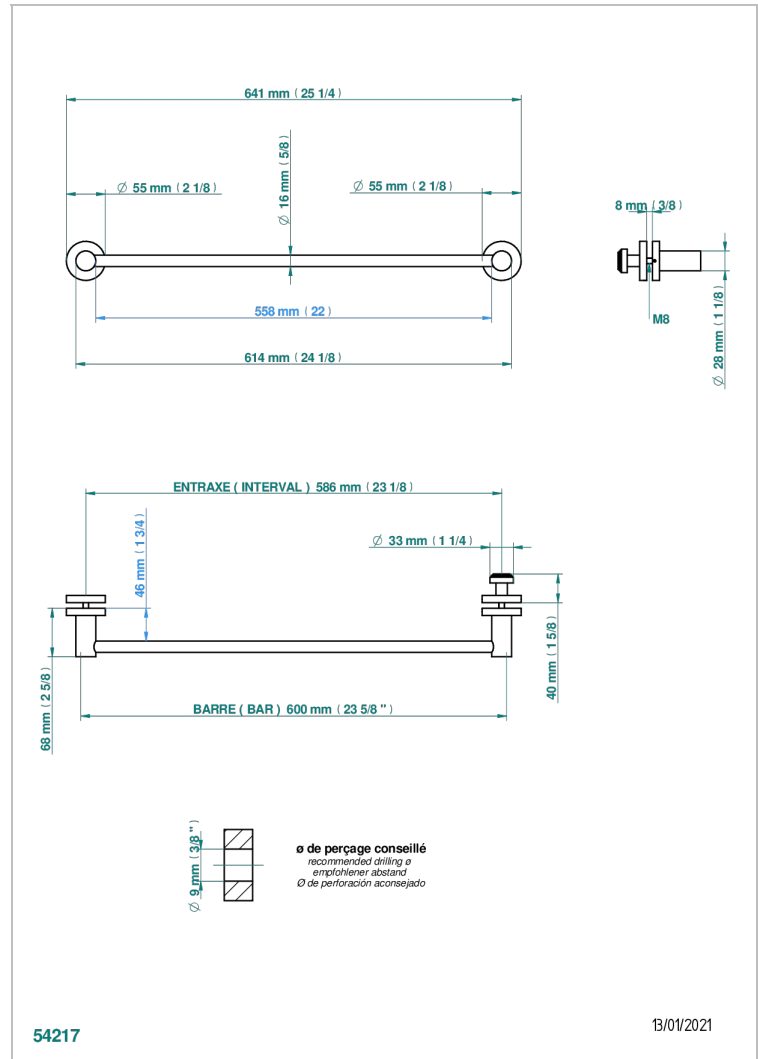

BONDI WITH LEVER

G7G-514V2

THG[®]
PARIS

Towel rail with one rail for glass door with knob on side and escutcheon the other side

CARACTERÍSTICAS

- Bondi with lever
- Towel rail with one rail for glass door with knob on side and escutcheon the other side