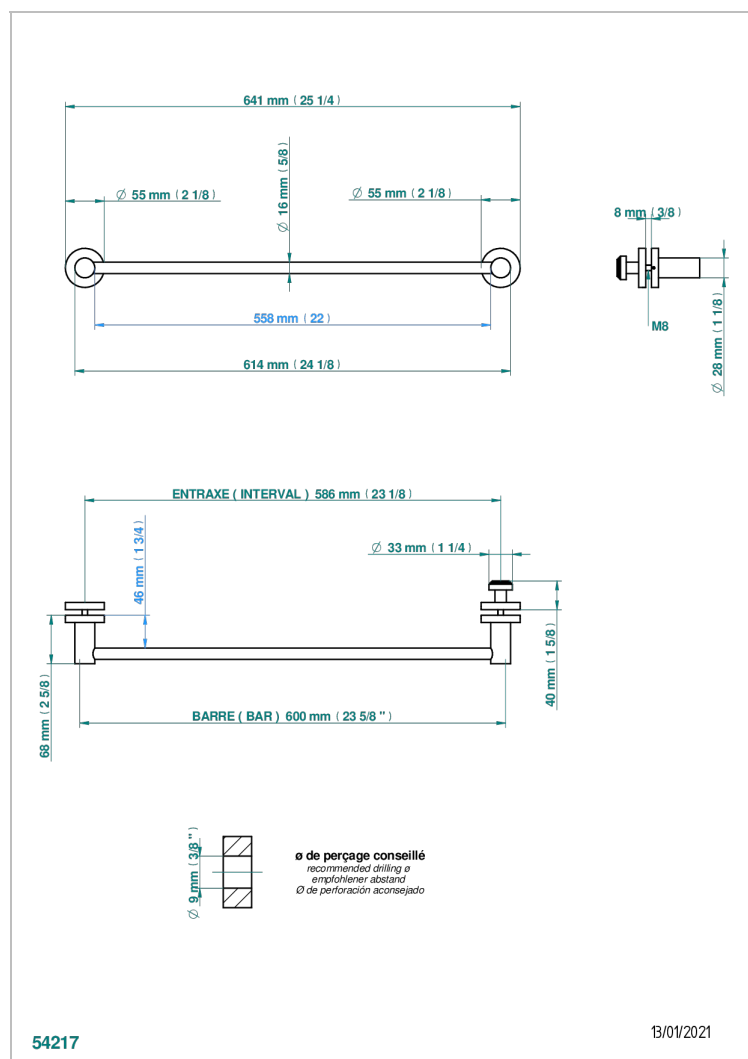

BONDI WITH LEVER HANDLES

G7G-514V2

Towel rail with one rail for glass door with knob on side and escutcheon the other side

54217

13/01/2021

CHARACTERISTIC

- Bondi with lever handles
- Towel rail with one rail for glass door with knob on side and escutcheon the other side