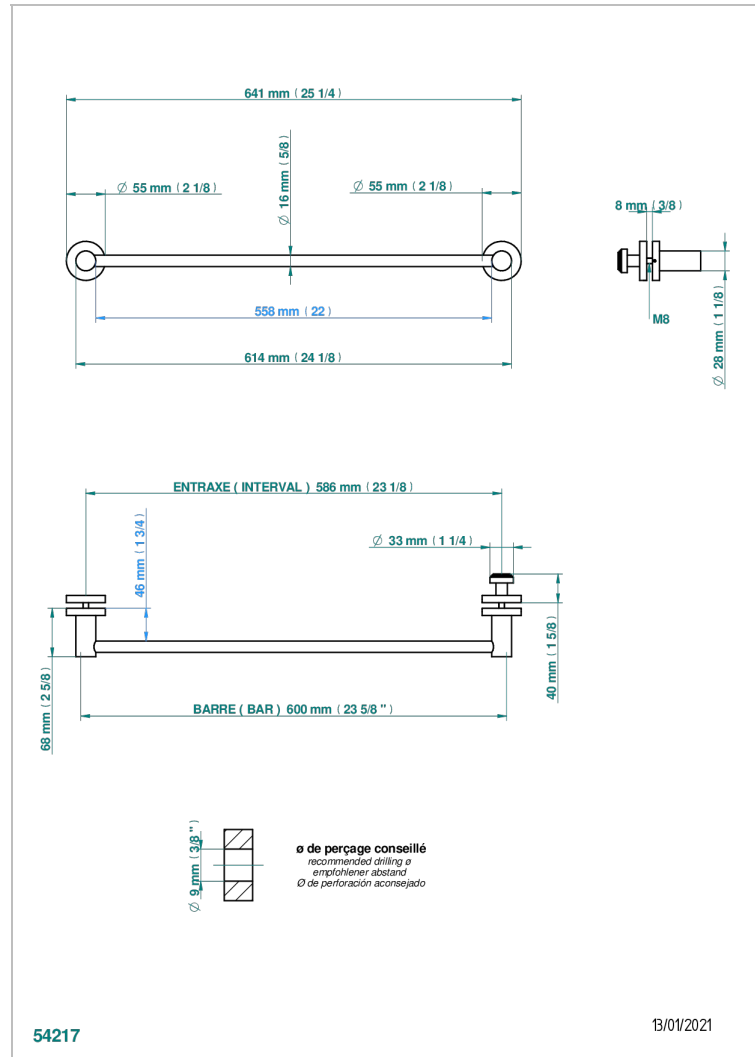

BONDI WITH LEVER

G7G-514V2

Towel rail with one rail for glass door with knob on side and escutcheon the other side

CHARACTERISTIC

- Bondi with lever
- Towel rail with one rail for glass door with knob on side and escutcheon the other side