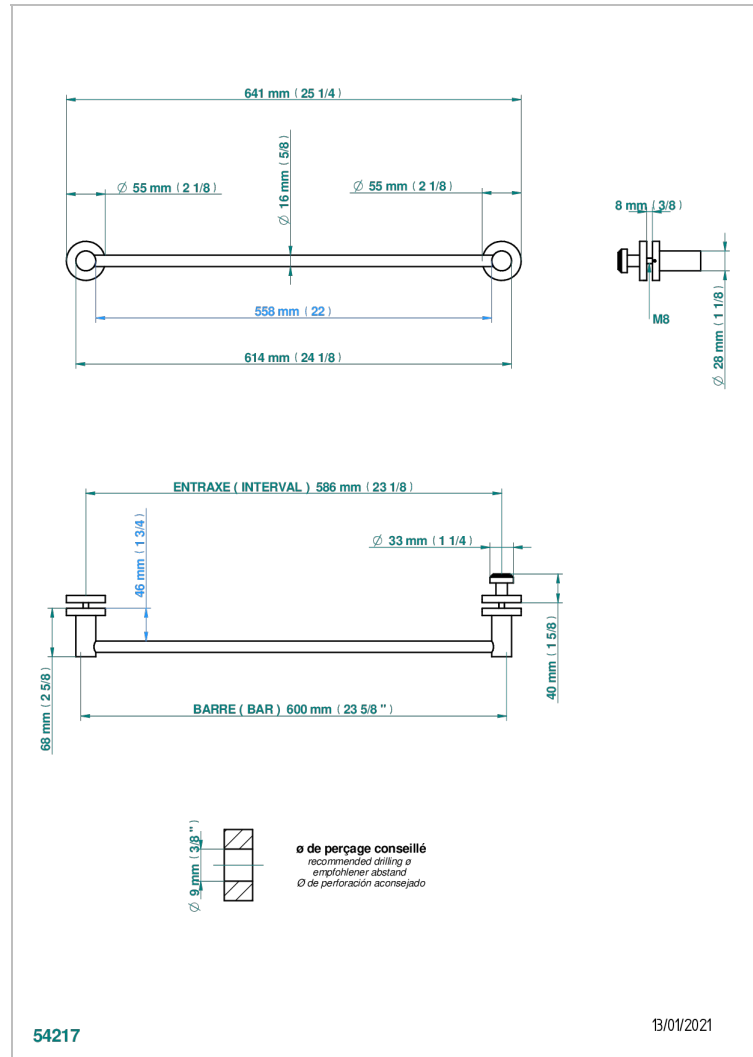

Towel rail with one rail for glass door with knob on side and escutcheon the other side

EIGENSCHAFTEN

- Bondi , Hebel
- Towel rail with one rail for glass door with knob on side and escutcheon the other side