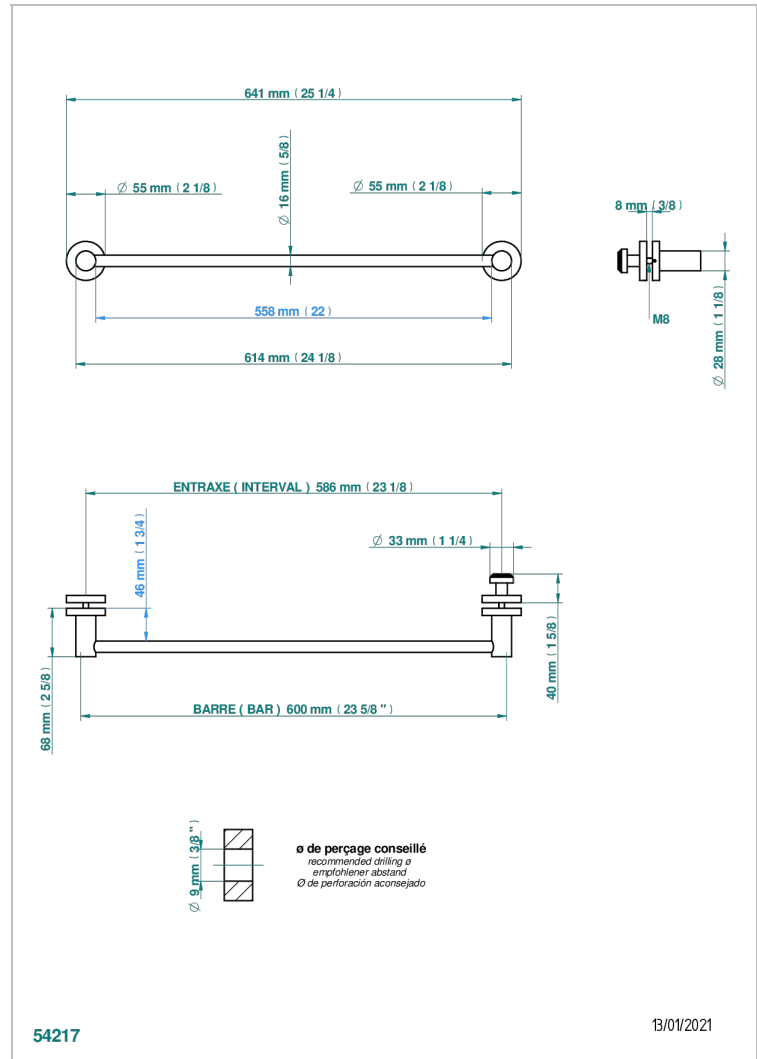

# BONDI WITH LEVER

G7G-514V2

THG<sup>®</sup>  
PARIS

Towel rail with one rail for glass door with knob on side and escutcheon the other side

## CARACTERÍSTICAS

- Bondi with lever
- Towel rail with one rail for glass door with knob on side and escutcheon the other side