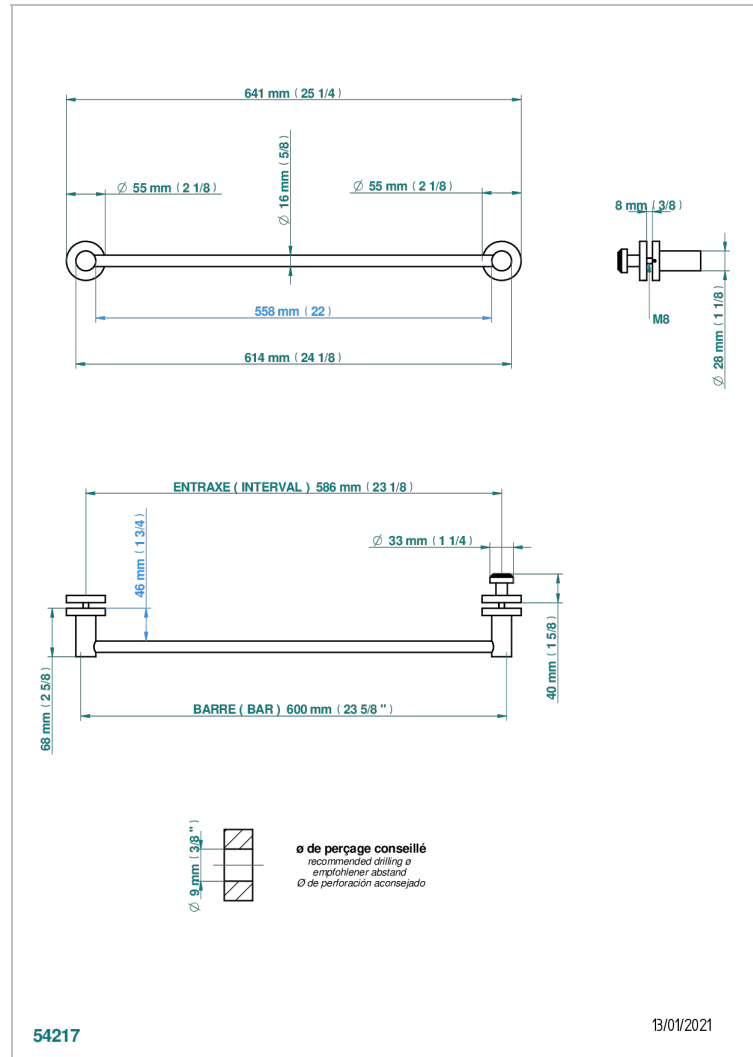

Towel rail with one rail for glass door with knob on side and escutcheon the other side

54217

13/01/2021

EIGENSCHAFTEN

- Bondi , Hebel
- Towel rail with one rail for glass door with knob on side and escutcheon the other side