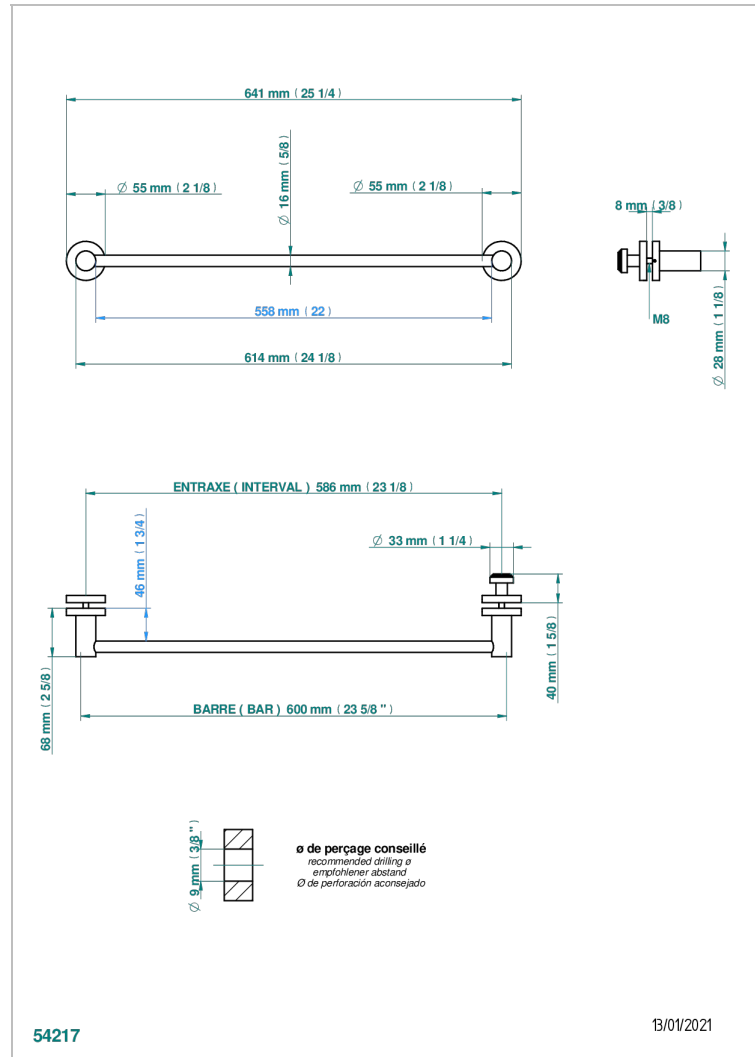

Towel rail with one rail for glass door with knob on side and escutcheon the other side

CARACTERÍSTICAS

- Bondi
- Towel rail with one rail for glass door with knob on side and escutcheon the other side

ACABADOS DISPONIBLES