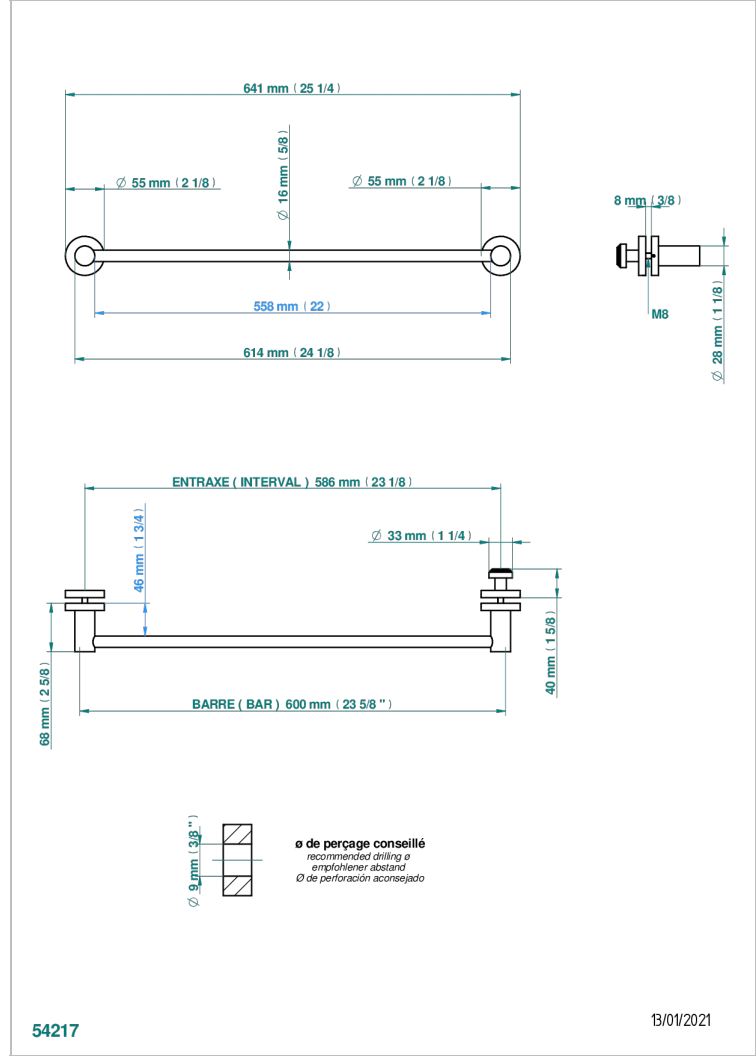

Towel rail with one rail for glass door with knob on side and escutcheon the other side

## CHARACTERISTIC

- Bondi
- Towel rail with one rail for glass door with knob on side and escutcheon the other side