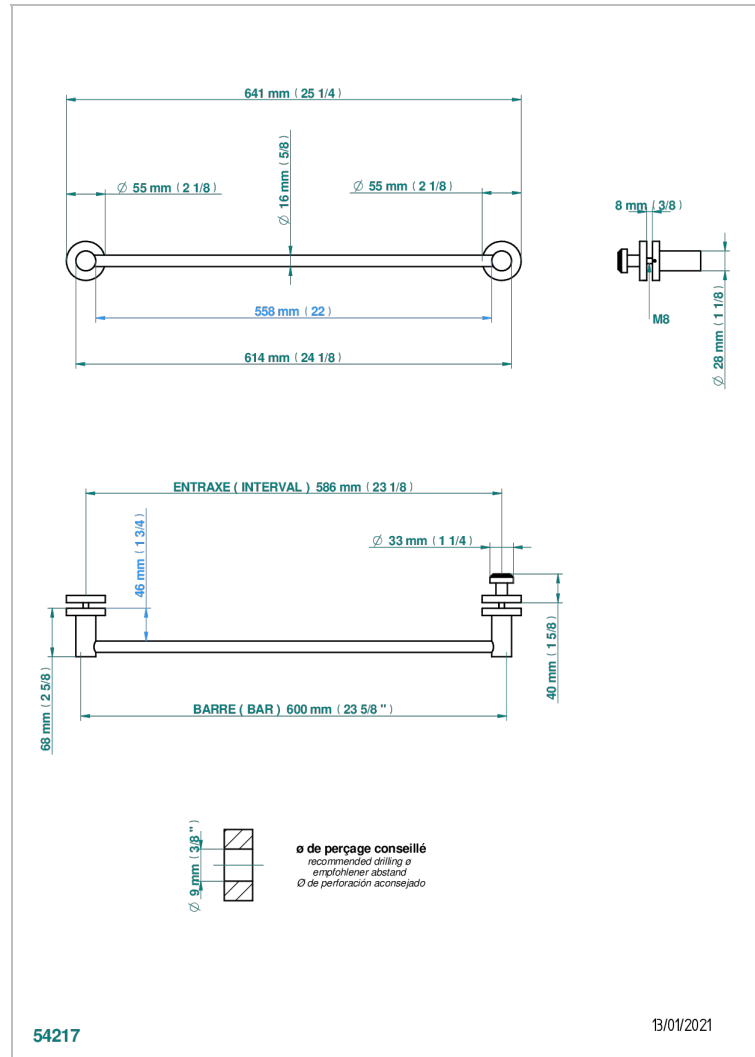

Towel rail with one rail for glass door with knob on side and escutcheon the other side

## CARACTERÍSTICAS

- Bondi
- Towel rail with one rail for glass door with knob on side and escutcheon the other side