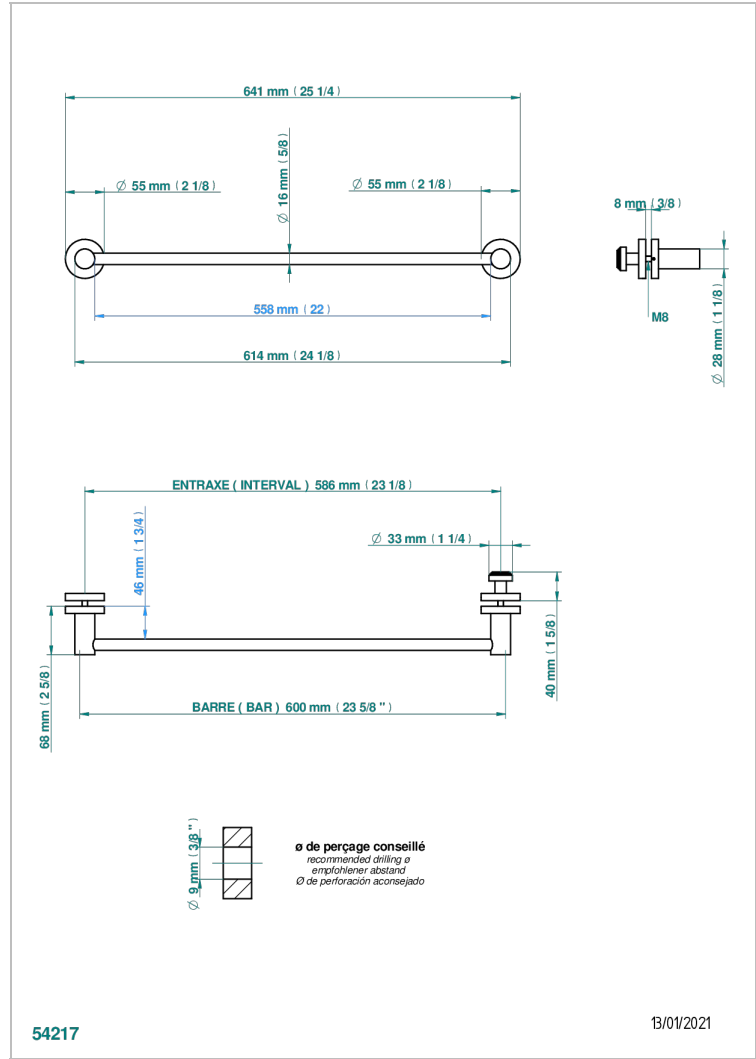

Towel rail with one rail for glass door with knob on side and escutcheon the other side

### EIGENSCHAFTEN

- Bondi
- Towel rail with one rail for glass door with knob on side and escutcheon the other side