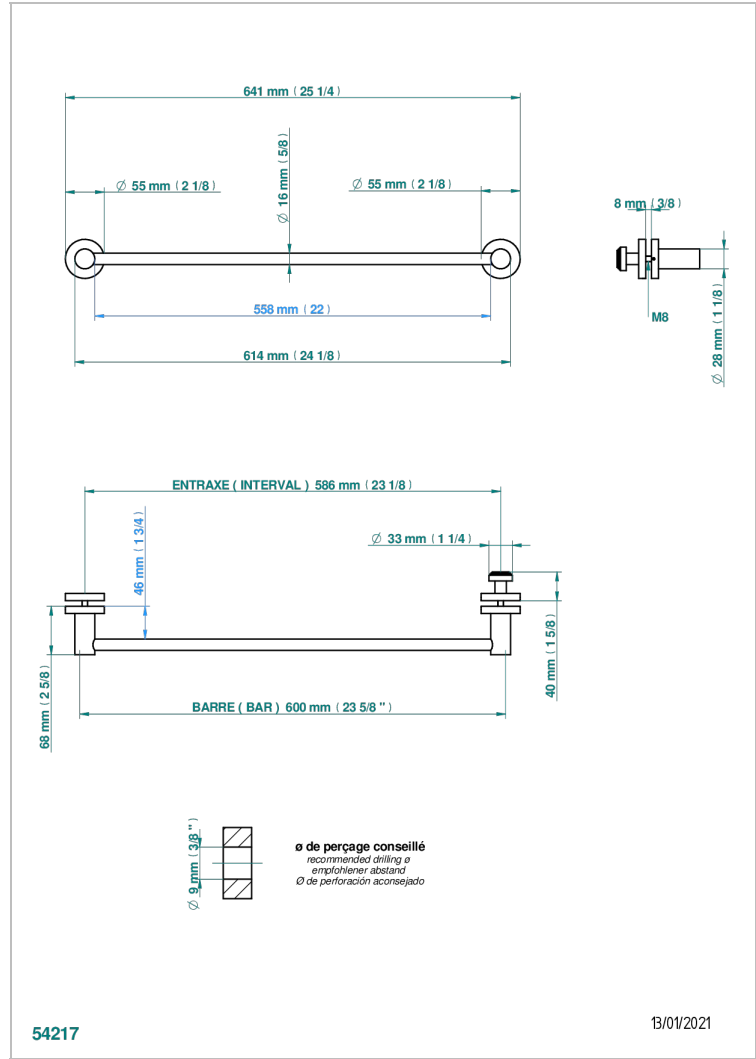

Towel rail with one rail for glass door with knob on side and escutcheon the other side

CARACTERÍSTICAS

- Bondi
- Towel rail with one rail for glass door with knob on side and escutcheon the other side

ACABADOS DISPONIBLES