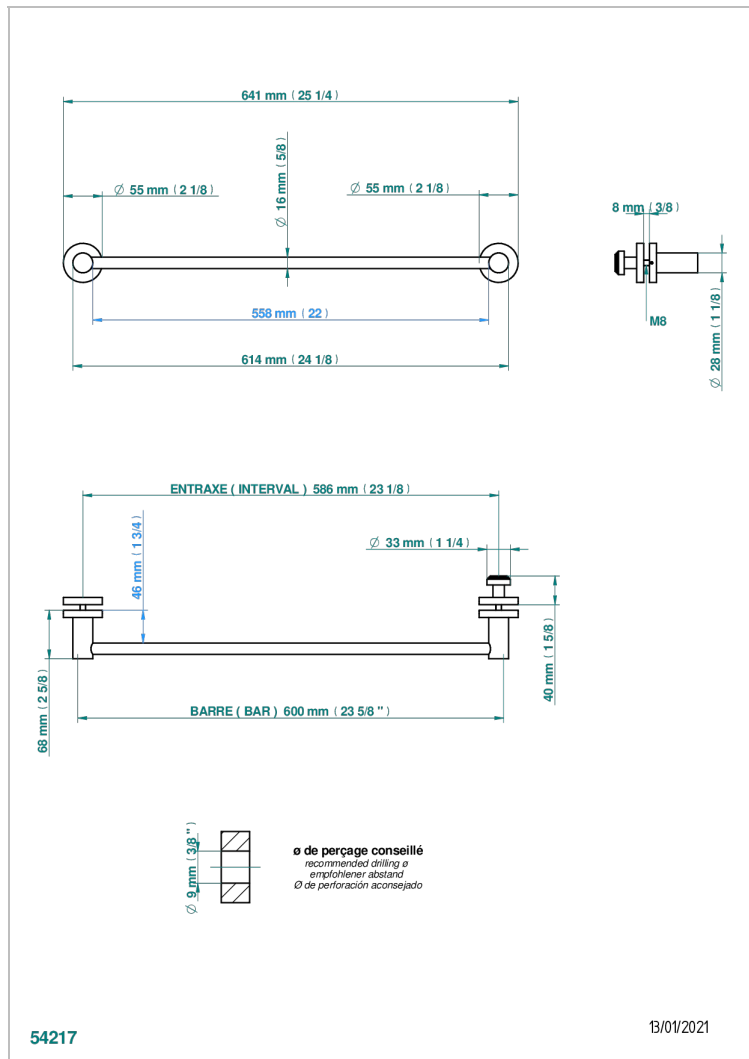

Towel rail with one rail for glass door with knob on side and escutcheon the other side

### EIGENSCHAFTEN

- Bondi
- Towel rail with one rail for glass door with knob on side and escutcheon the other side