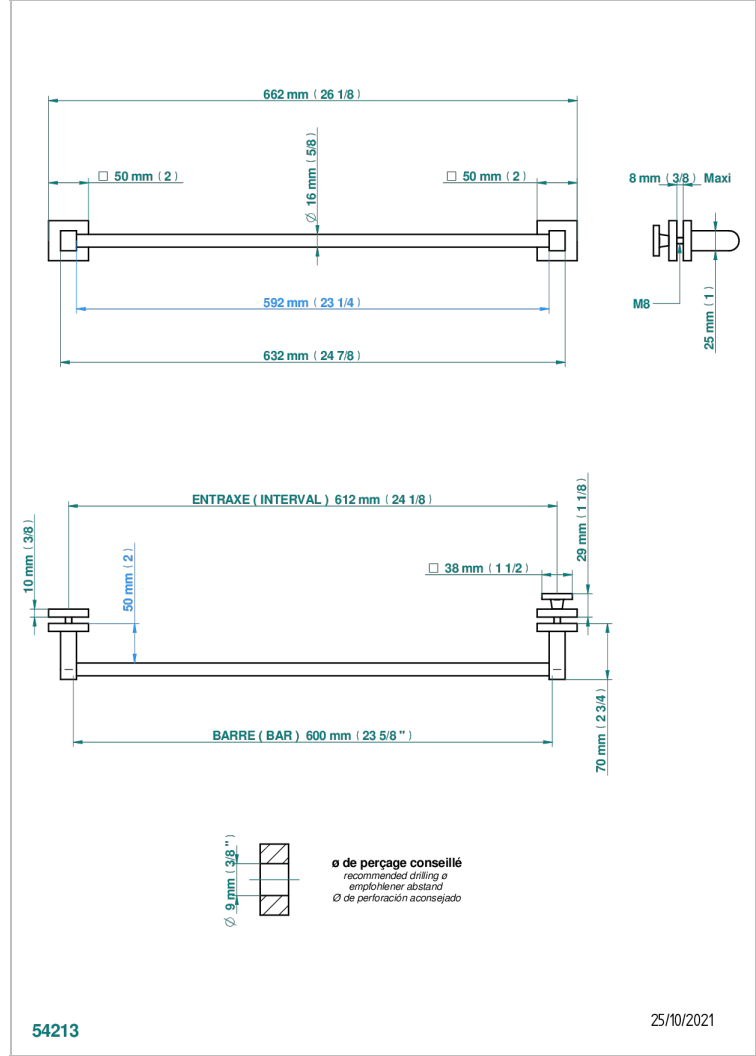

Towel rail with one rail for glass door with knob on side and escutcheon the other side

54213

25/10/2021

CHARACTERISTIC

- Vegetal
- Towel rail with one rail for glass door with knob on side and escutcheon the other side

Umber PVD - H66