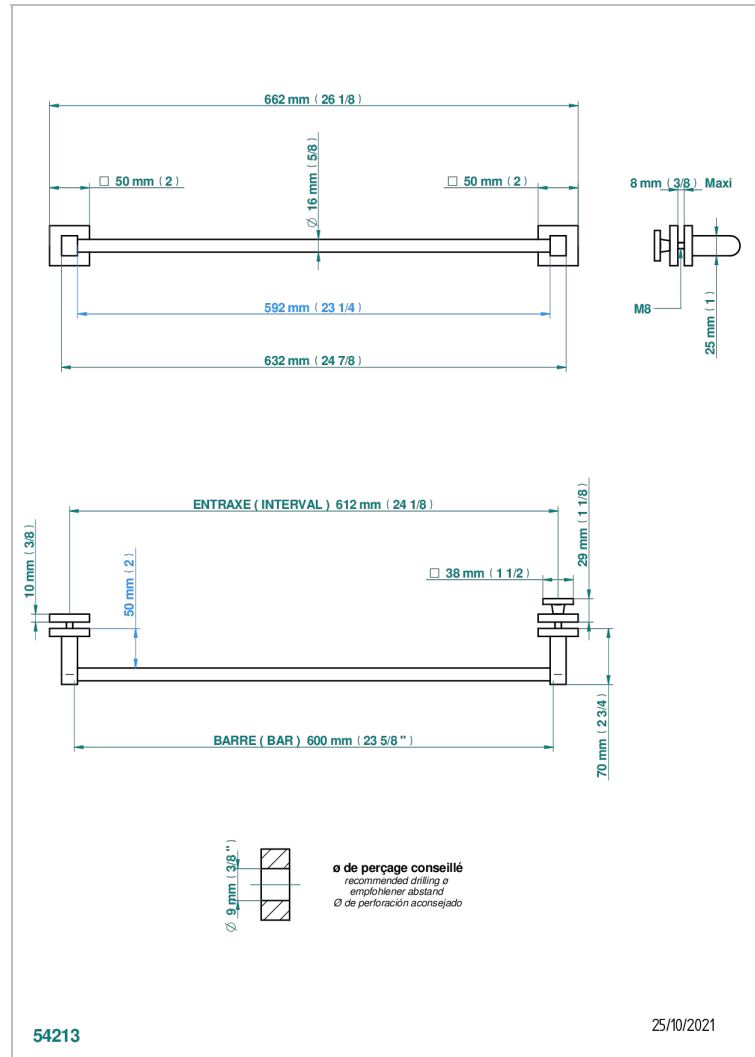

Towel rail with one rail for glass door with knob on side and escutcheon the other side

CARACTERÍSTICAS

- Ginkgo
- Towel rail with one rail for glass door with knob on side and escutcheon the other side