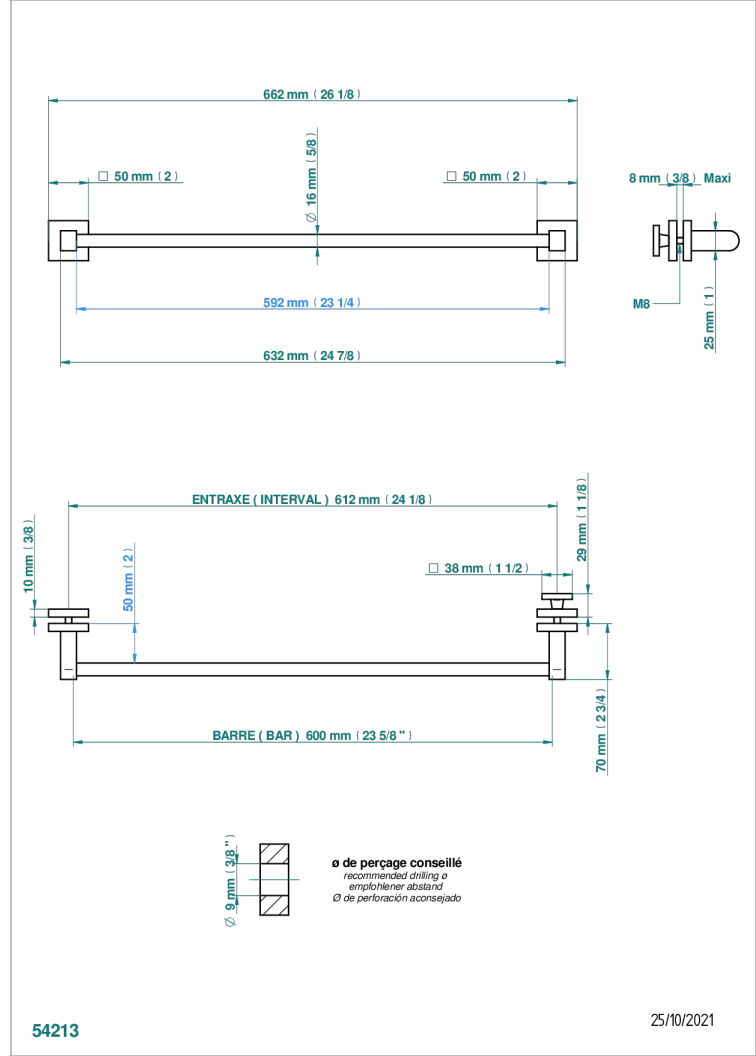

Towel rail with one rail for glass door with knob on side and escutcheon the other side

## CHARACTERISTIC

- Ginkgo
- Towel rail with one rail for glass door with knob on side and escutcheon the other side