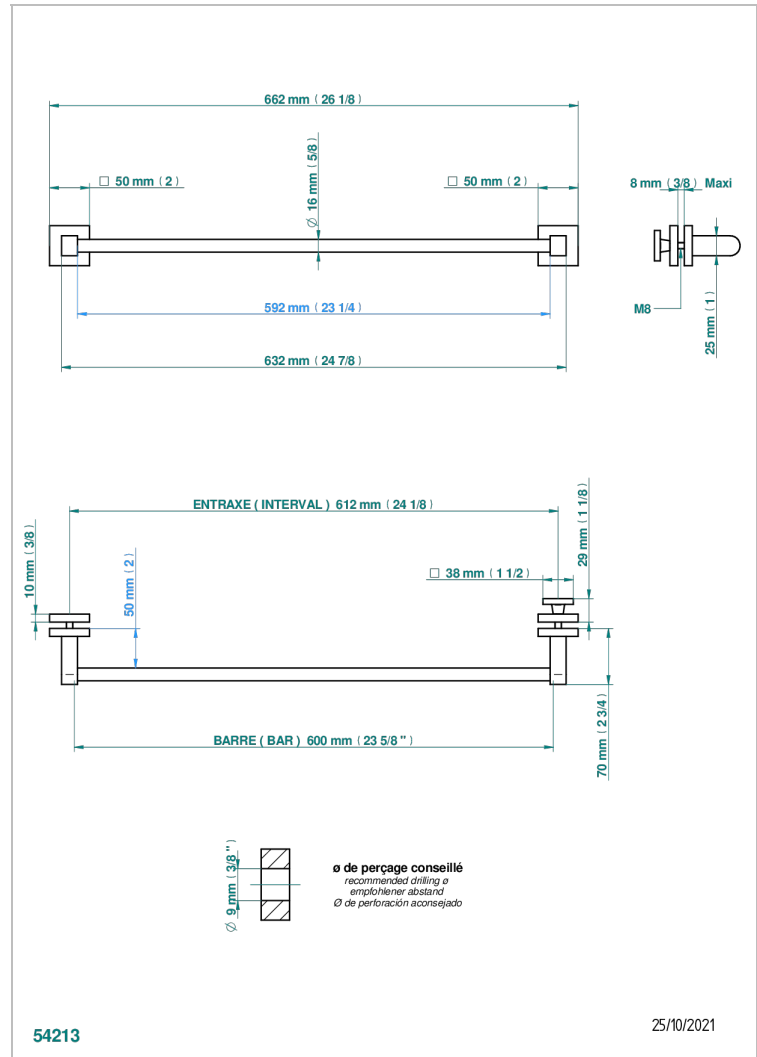

Towel rail with one rail for glass door with knob on side and escutcheon the other side

## CARACTERÍSTICAS

- Ginkgo
- Towel rail with one rail for glass door with knob on side and escutcheon the other side