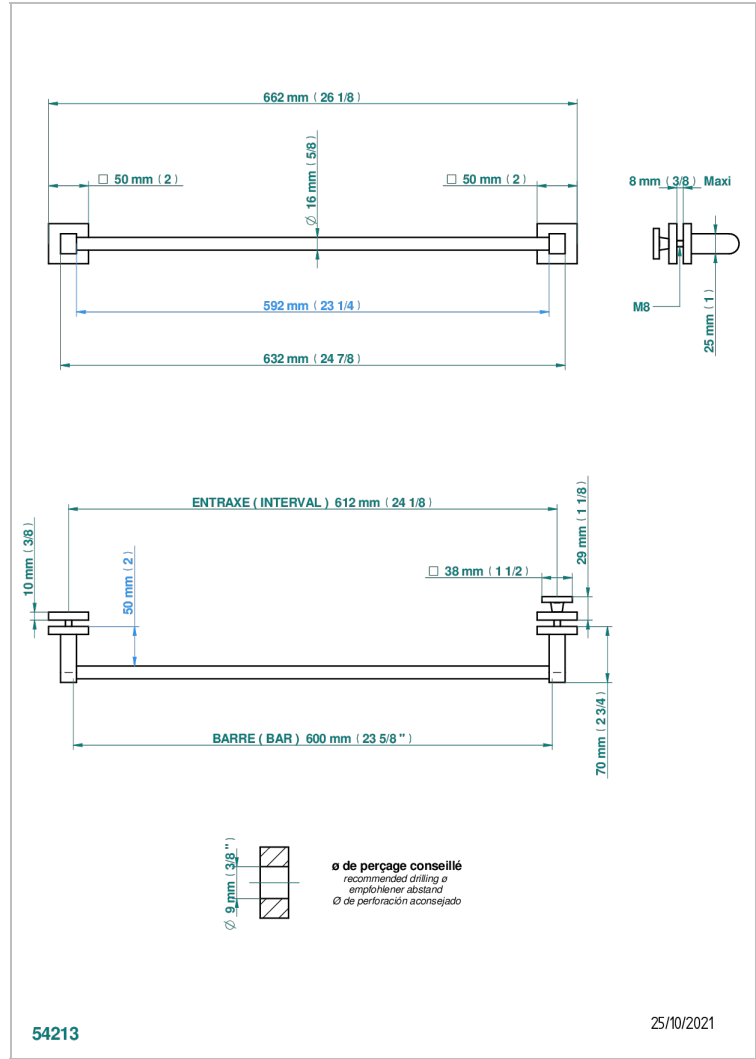

Towel rail with one rail for glass door with knob on side and escutcheon the other side

54213

25/10/2021

## CHARACTERISTIC

- Ginkgo
- Towel rail with one rail for glass door with knob on side and escutcheon the other side