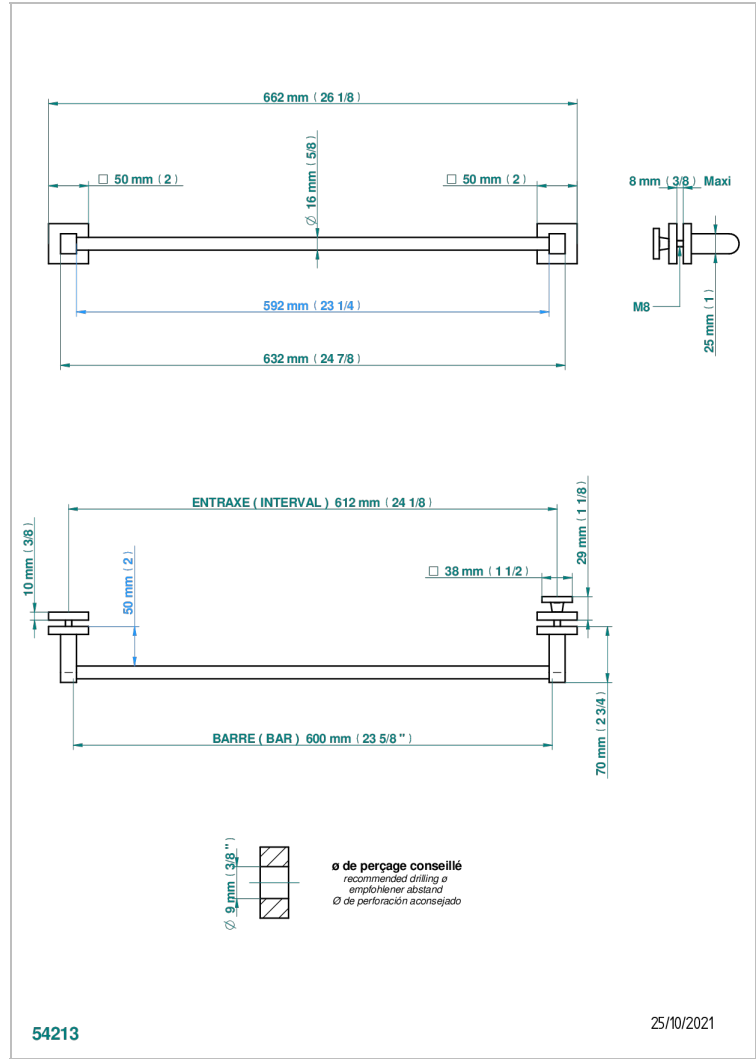

Towel rail with one rail for glass door with knob on side and escutcheon the other side

EIGENSCHAFTEN

- Ginkgo
- Towel rail with one rail for glass door with knob on side and escutcheon the other side

VERFÜGBARE OBERFLÄCHEN