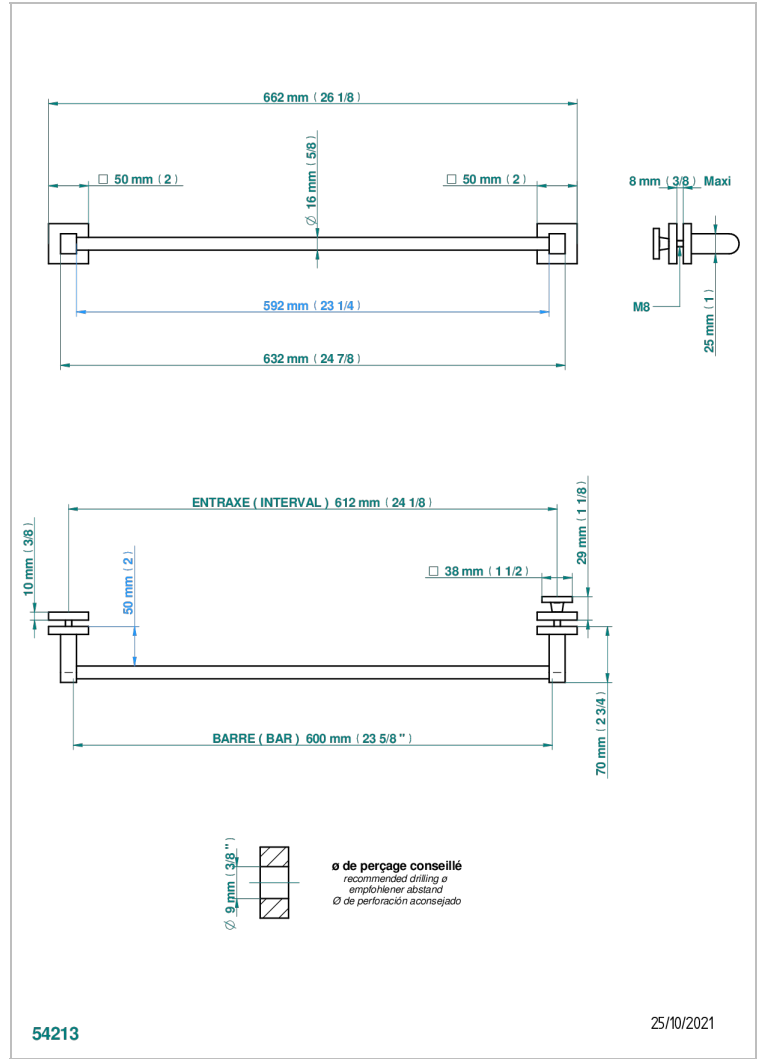

Towel rail with one rail for glass door with knob on side and escutcheon the other side

## CHARACTERISTIC

- Ginkgo
- Towel rail with one rail for glass door with knob on side and escutcheon the other side