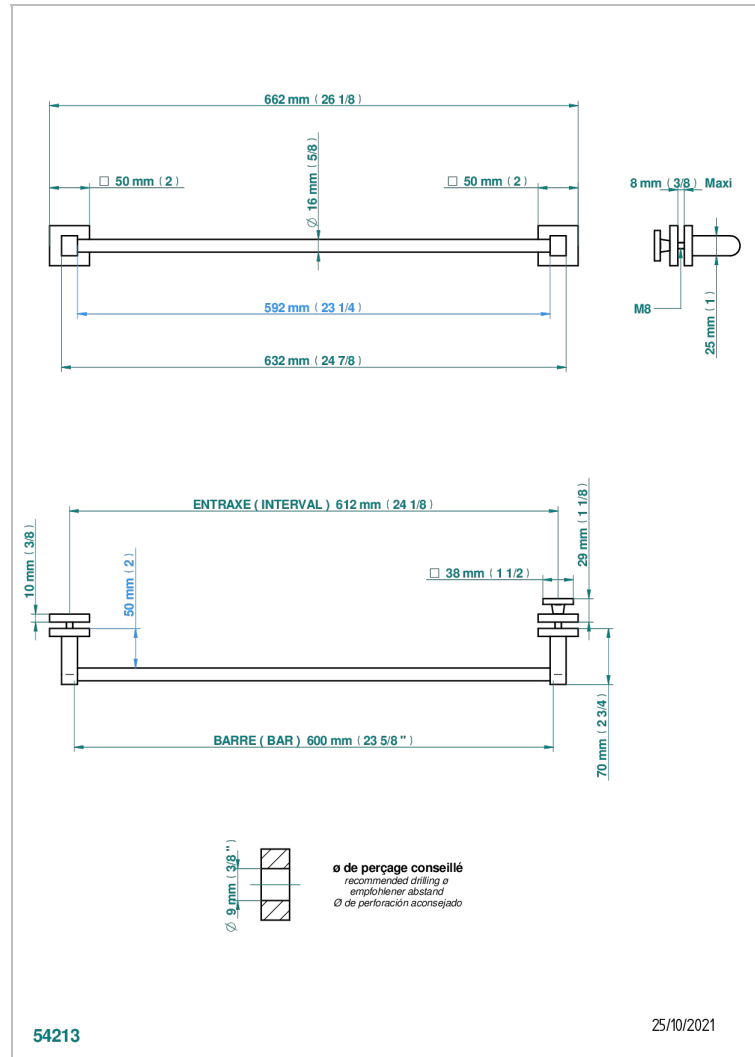

Towel rail with one rail for glass door with knob on side and escutcheon the other side

EIGENSCHAFTEN

- Ginkgo
- Towel rail with one rail for glass door with knob on side and escutcheon the other side

VERFÜGBARE OBERFLÄCHEN