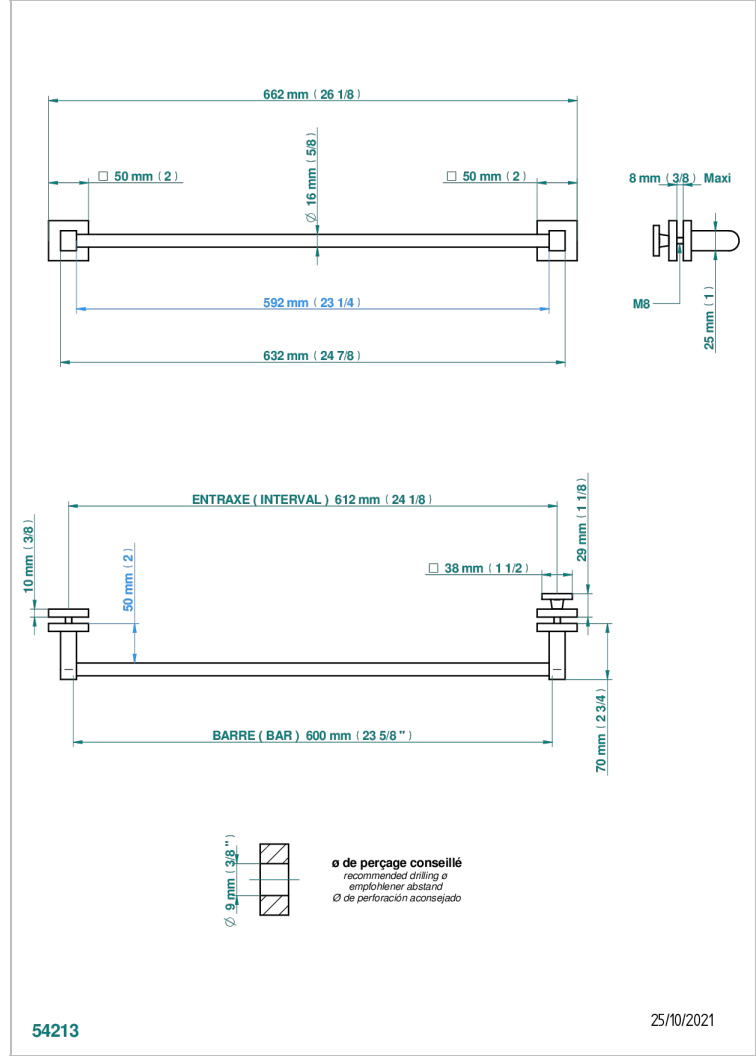

Towel rail with one rail for glass door with knob on side and escutcheon the other side

CARACTERÍSTICAS

- Pure
- Towel rail with one rail for glass door with knob on side and escutcheon the other side

ACABADOS DISPONIBLES