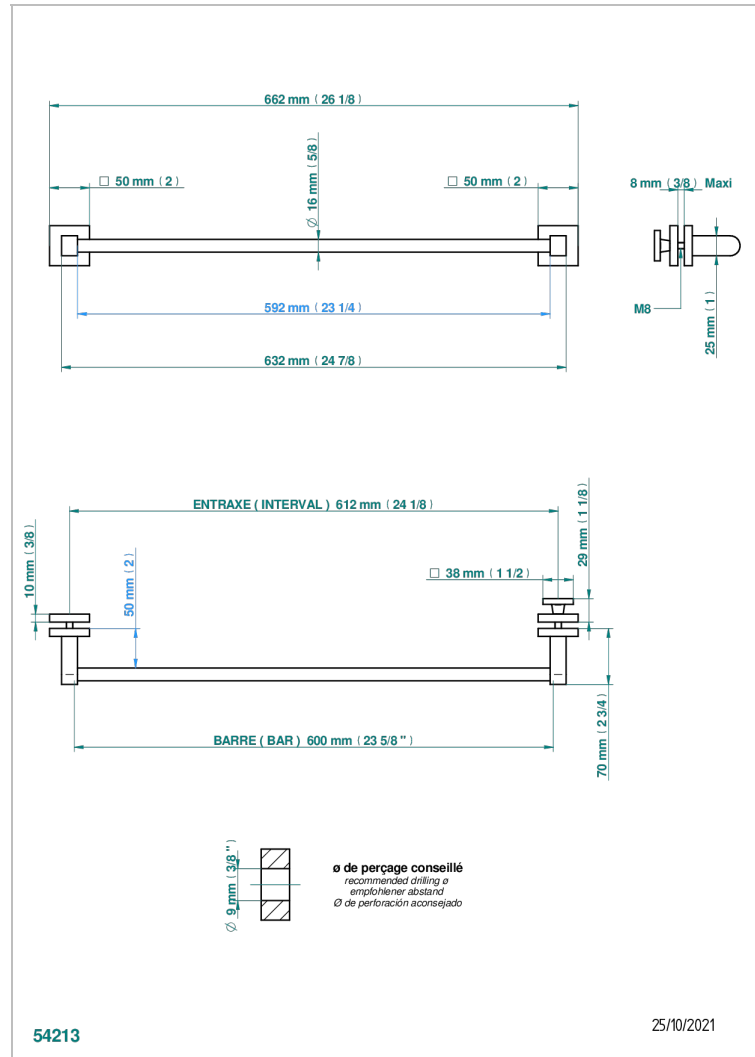

Towel rail with one rail for glass door with knob on side and escutcheon the other side

54213

25/10/2021

CHARACTERISTIC

- Pure
- Towel rail with one rail for glass door with knob on side and escutcheon the other side