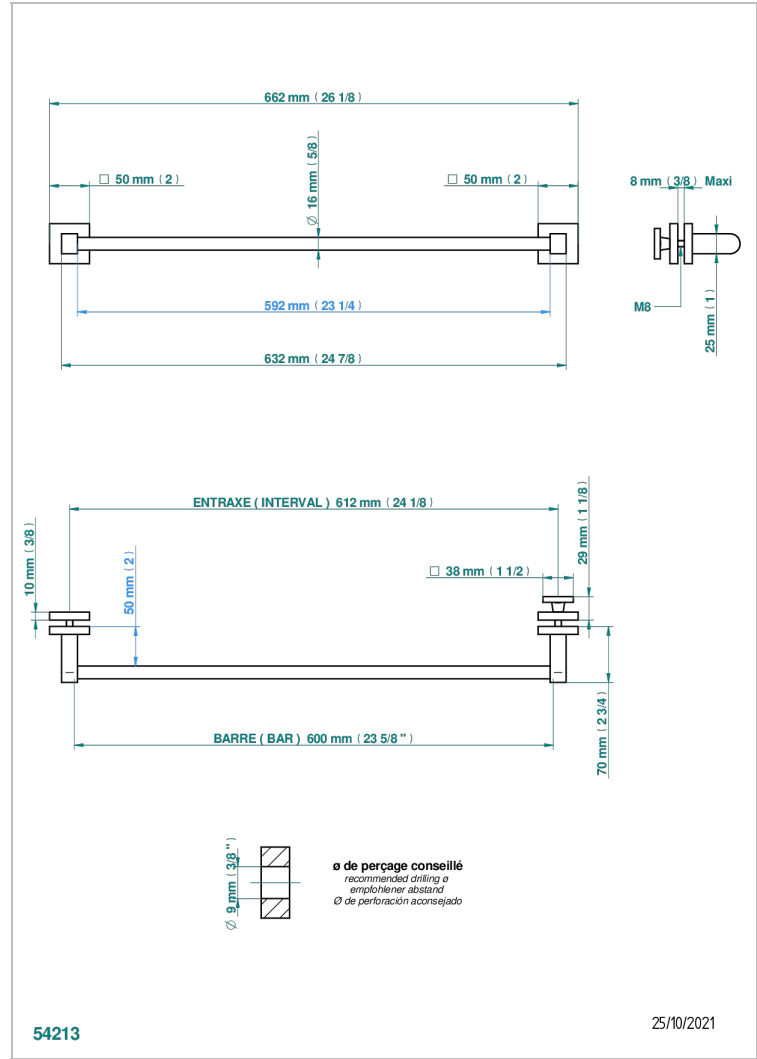

Towel rail with one rail for glass door with knob on side and escutcheon the other side

## CARACTERÍSTICAS

- Pure
- Towel rail with one rail for glass door with knob on side and escutcheon the other side