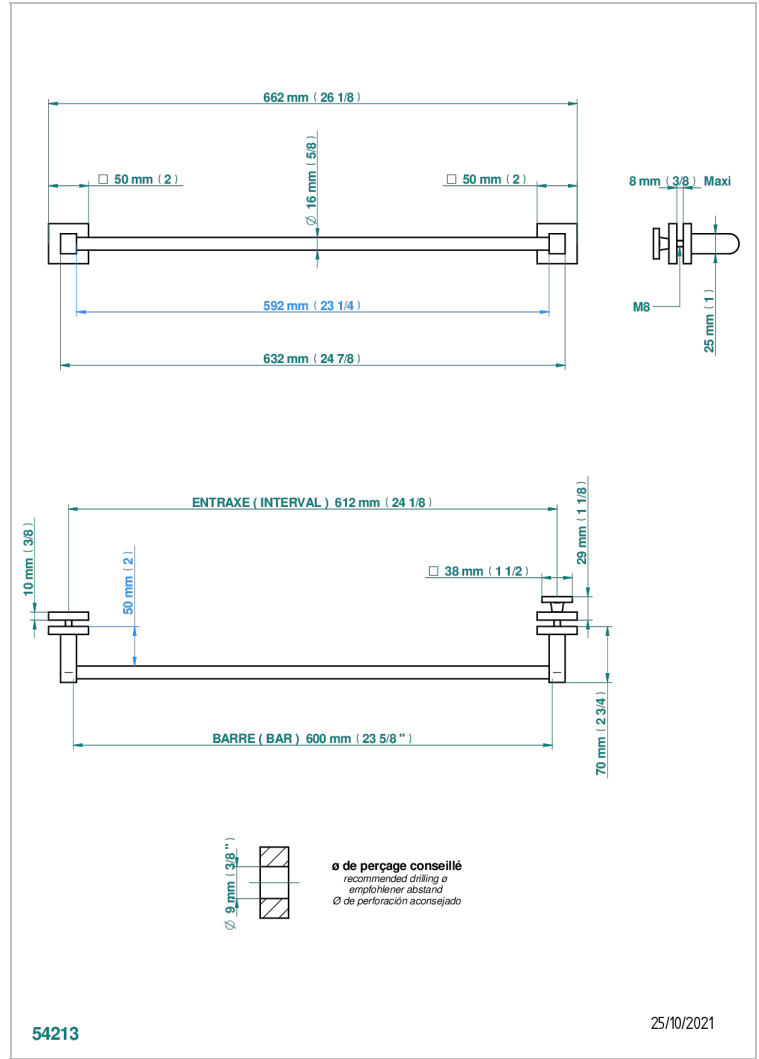

Towel rail with one rail for glass door with knob on side and escutcheon the other side

CHARACTERISTIC

- Pure
- Towel rail with one rail for glass door with knob on side and escutcheon the other side

AVAILABLE FINITIONS