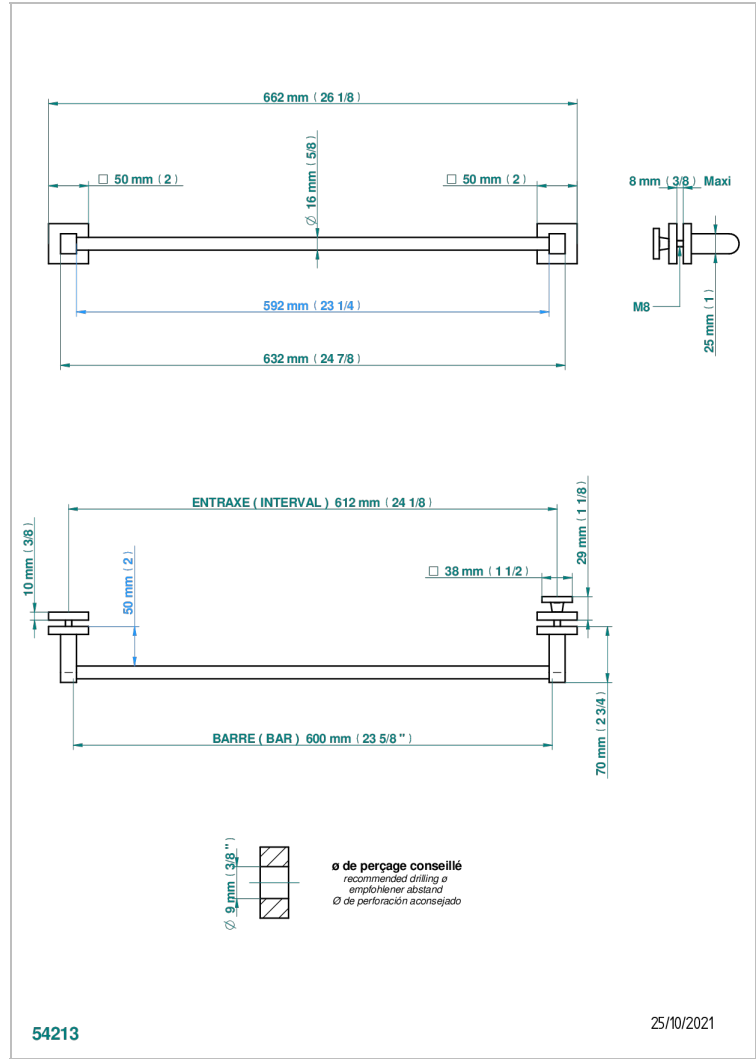

Towel rail with one rail for glass door with knob on side and escutcheon the other side

**CHARACTERISTIC**

- Pure
- Towel rail with one rail for glass door with knob on side and escutcheon the other side