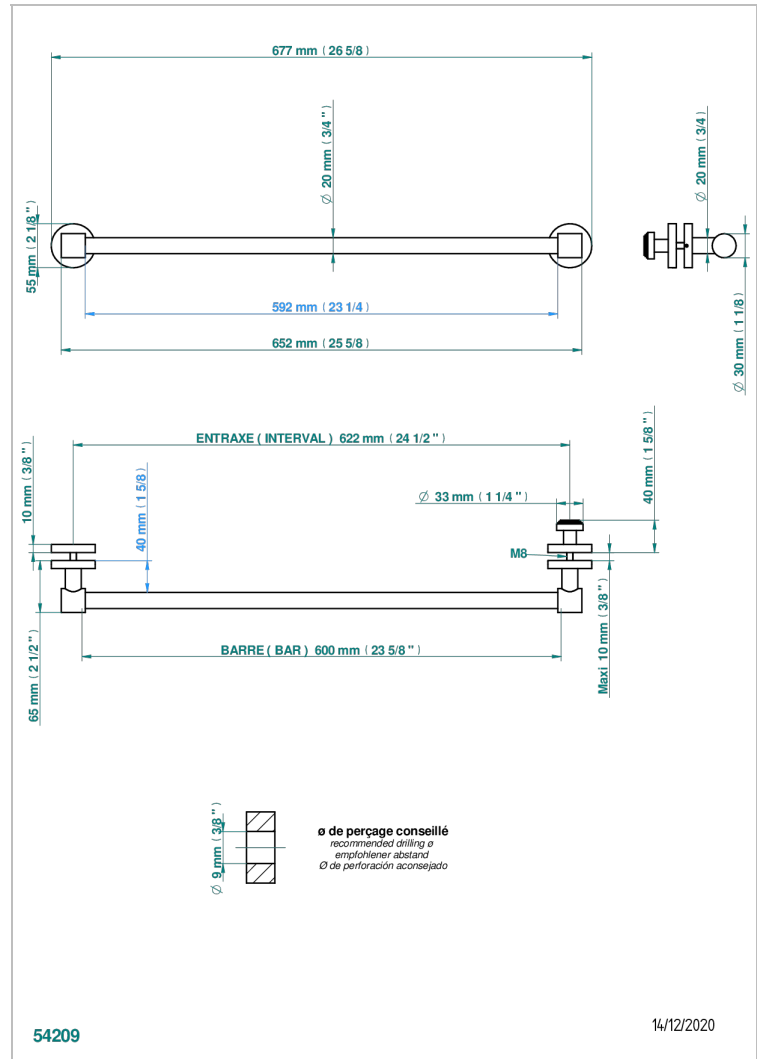

# NEW ISLAND

U5N-514V2

THG<sup>®</sup>  
PARIS

Towel rail with one rail for glass door with knob on side and escutcheon the other side

## CHARACTERISTIC

- New Island
- Towel rail with one rail for glass door with knob on side and escutcheon the other side