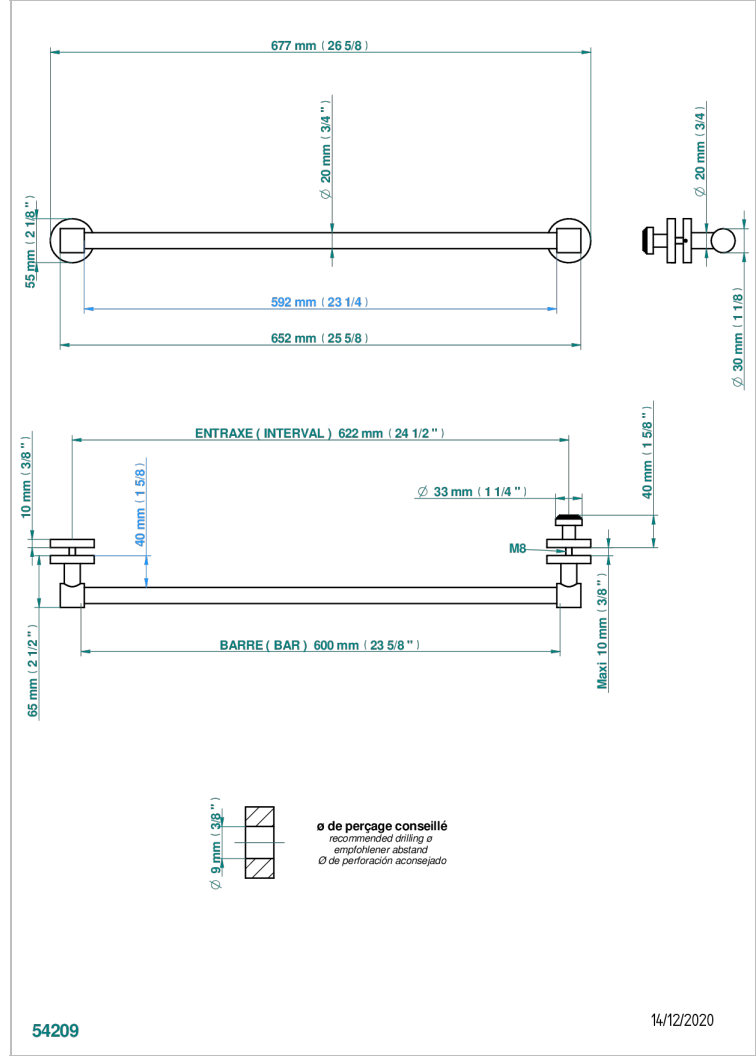

Towel rail with one rail for glass door with knob on side and escutcheon the other side

## CARACTERÍSTICAS

- Dean
- Towel rail with one rail for glass door with knob on side and escutcheon the other side

Pvd umber - H66  
Pvd umber mate - H67