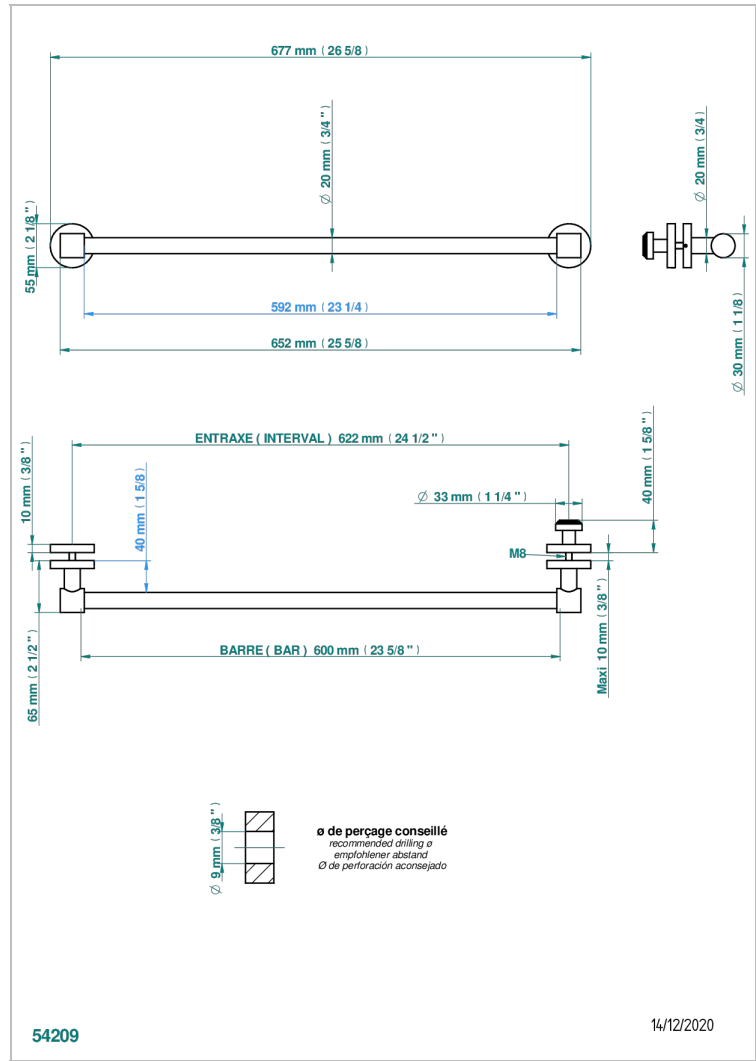

Towel rail with one rail for glass door with knob on side and escutcheon the other side

CHARACTERISTIC

- Dean
- Towel rail with one rail for glass door with knob on side and escutcheon the other side

AVAILABLE FINITIONS