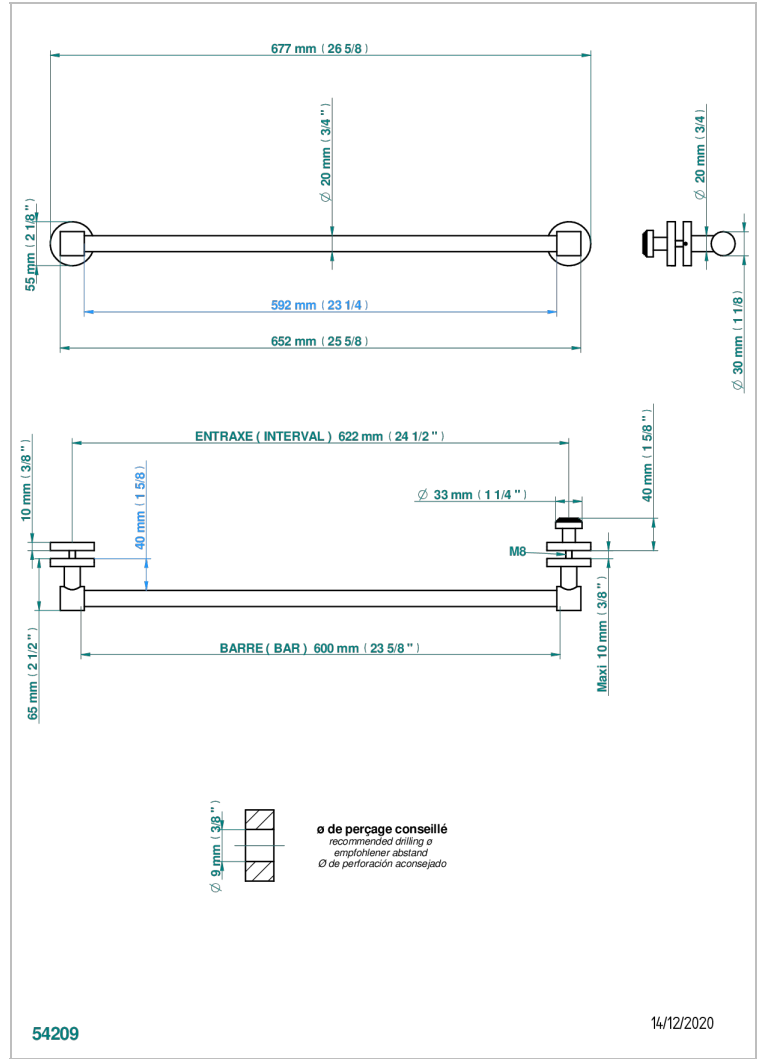

Towel rail with one rail for glass door with knob on side and escutcheon the other side

### CHARACTERISTIC

- Dean
- Towel rail with one rail for glass door with knob on side and escutcheon the other side