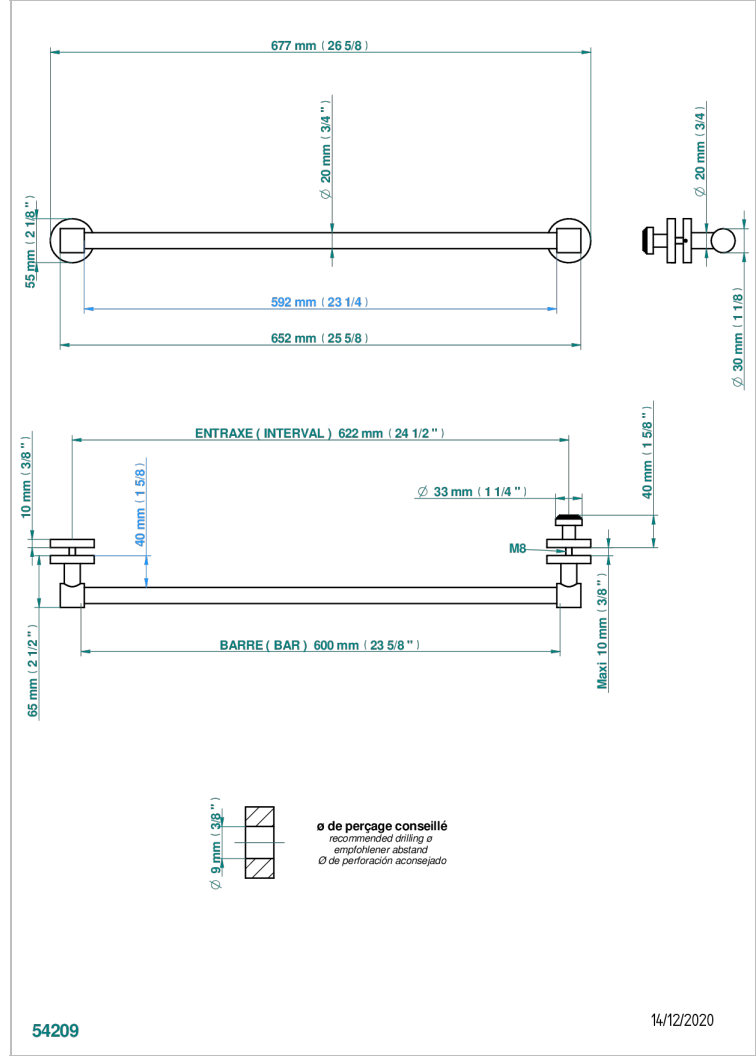

Towel rail with one rail for glass door with knob on side and escutcheon the other side

CARACTERÍSTICAS

- Dean
- Towel rail with one rail for glass door with knob on side and escutcheon the other side

ACABADOS DISPONIBLES

Pvd umber - H66
Pvd umber mate - H67