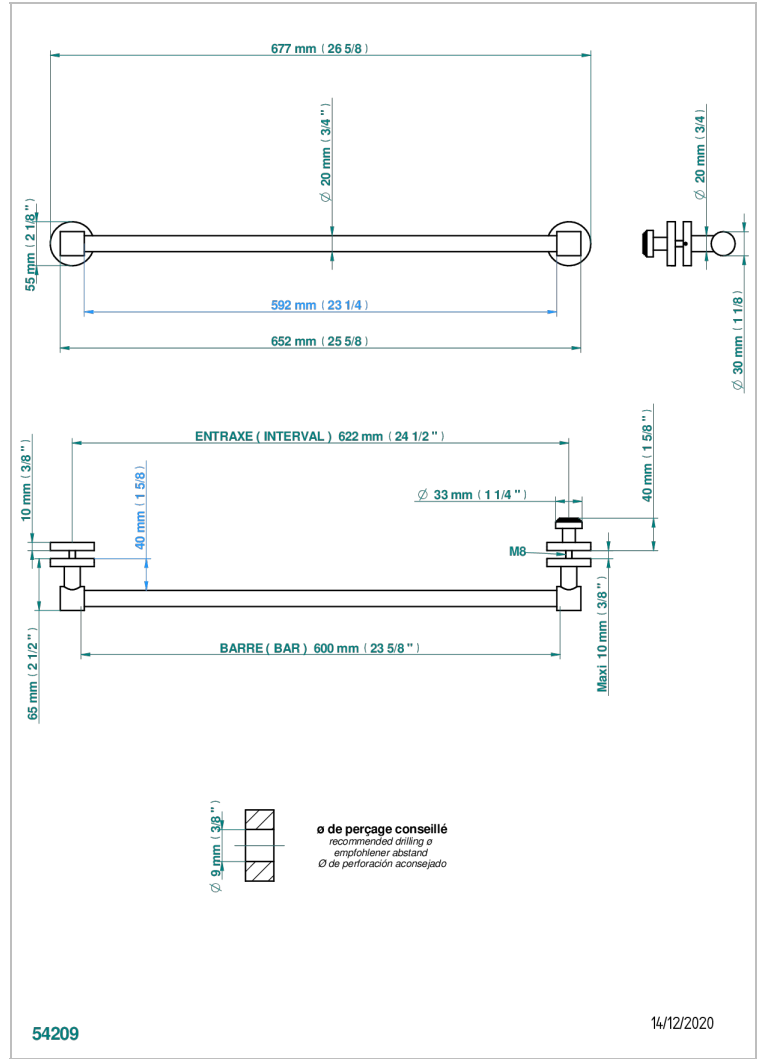

Towel rail with one rail for glass door with knob on side and escutcheon the other side

CHARACTERISTIC

- Dean
- Towel rail with one rail for glass door with knob on side and escutcheon the other side

AVAILABLE FINITIONS