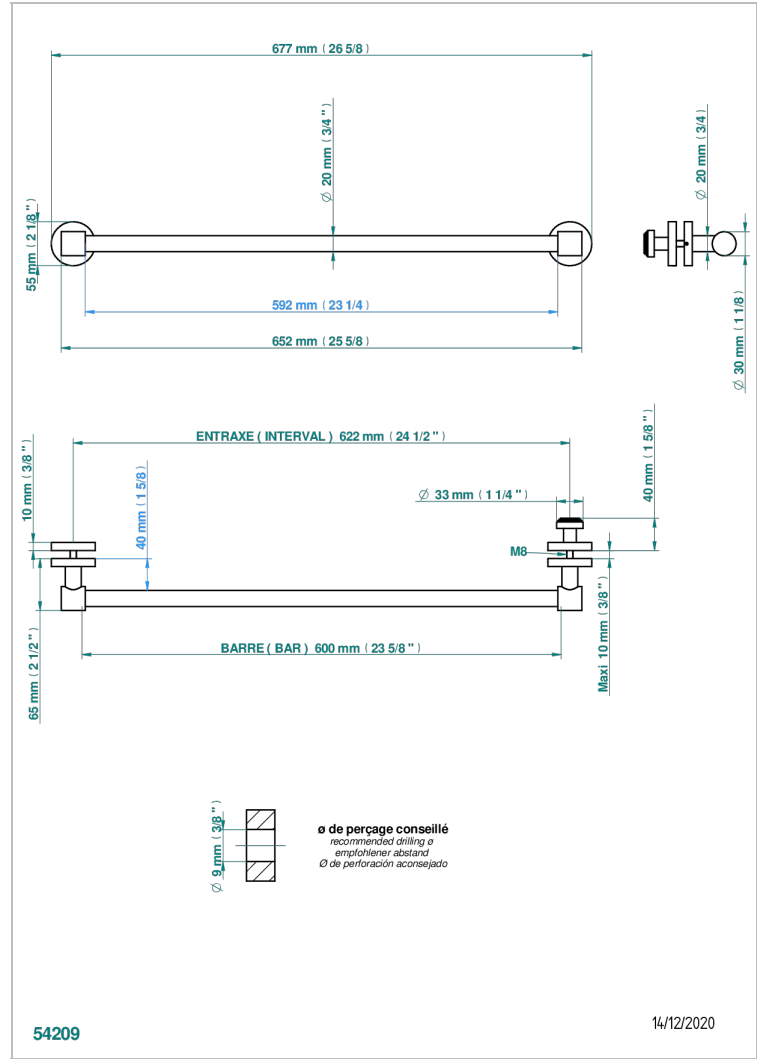

Towel rail with one rail for glass door with knob on side and escutcheon the other side

## EIGENSCHAFTEN

- Dean
- Towel rail with one rail for glass door with knob on side and escutcheon the other side