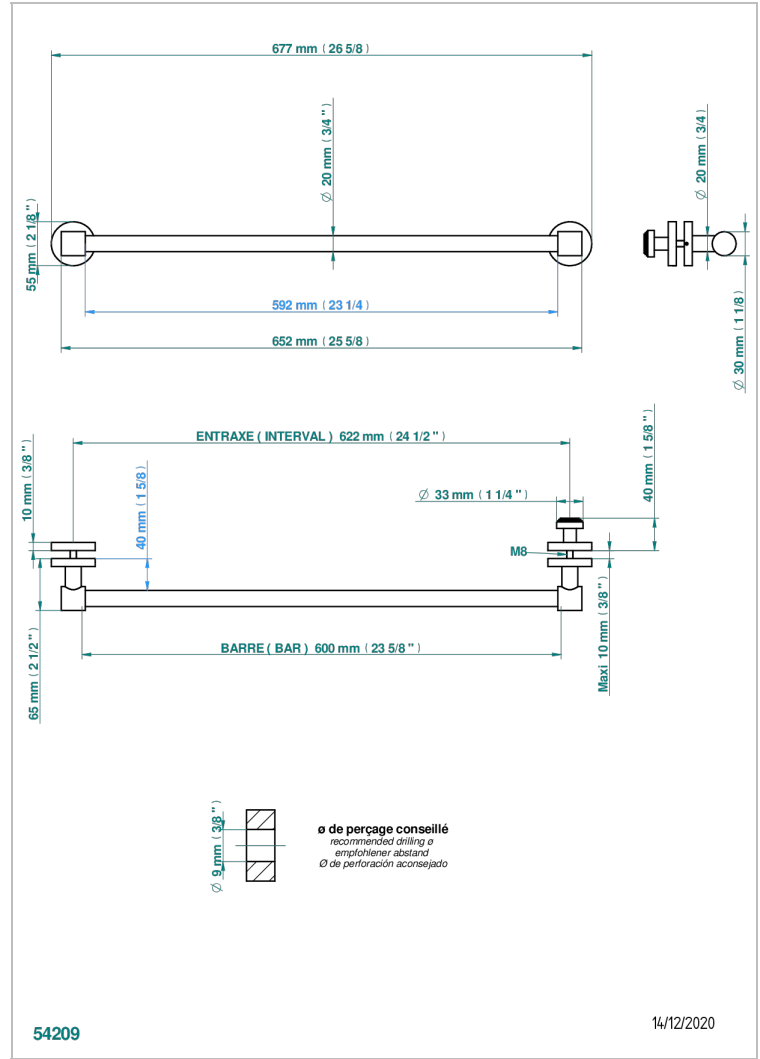

Towel rail with one rail for glass door with knob on side and escutcheon the other side

CARACTERÍSTICAS

- Dean
- Towel rail with one rail for glass door with knob on side and escutcheon the other side

ACABADOS DISPONIBLES

Pvd umber - H66
Pvd umber mate - H67