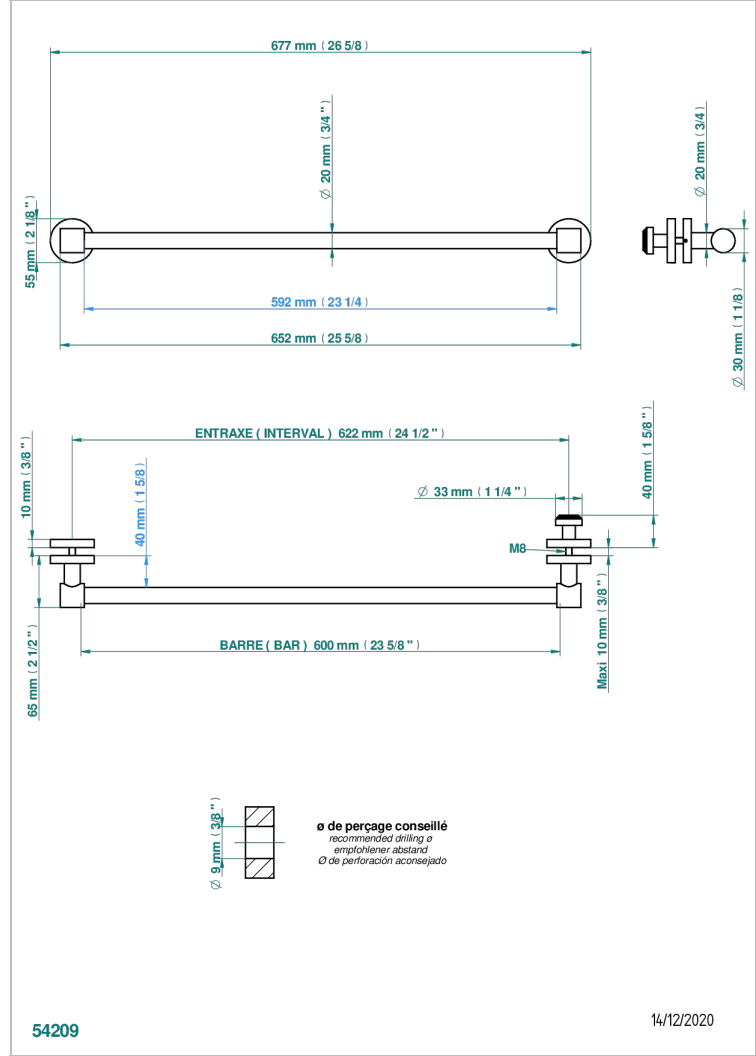

Towel rail with one rail for glass door with knob on side and escutcheon the other side

EIGENSCHAFTEN

- Dean
- Towel rail with one rail for glass door with knob on side and escutcheon the other side

VERFÜGBARE OBERFLÄCHEN