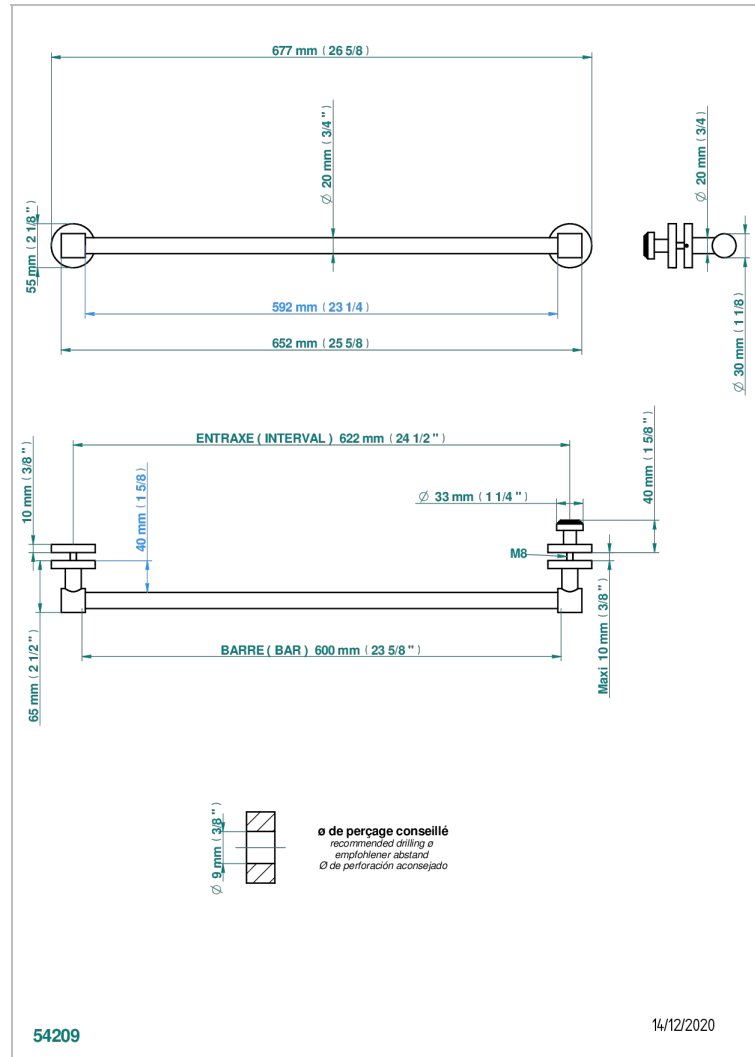

Towel rail with one rail for glass door with knob on side and escutcheon the other side

CHARACTERISTIC

- Spirit
- Towel rail with one rail for glass door with knob on side and escutcheon the other side

AVAILABLE FINITIONS