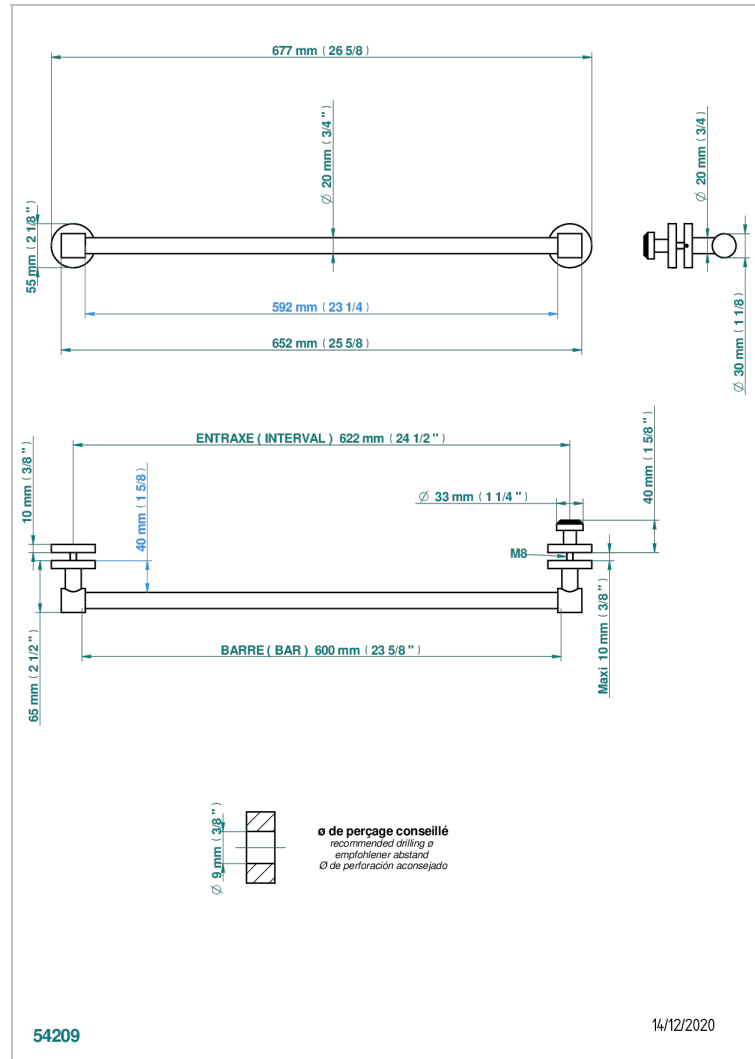

Towel rail with one rail for glass door with knob on side and escutcheon the other side

CHARACTERISTIC

- Spirit
- Towel rail with one rail for glass door with knob on side and escutcheon the other side

AVAILABLE FINITIONS