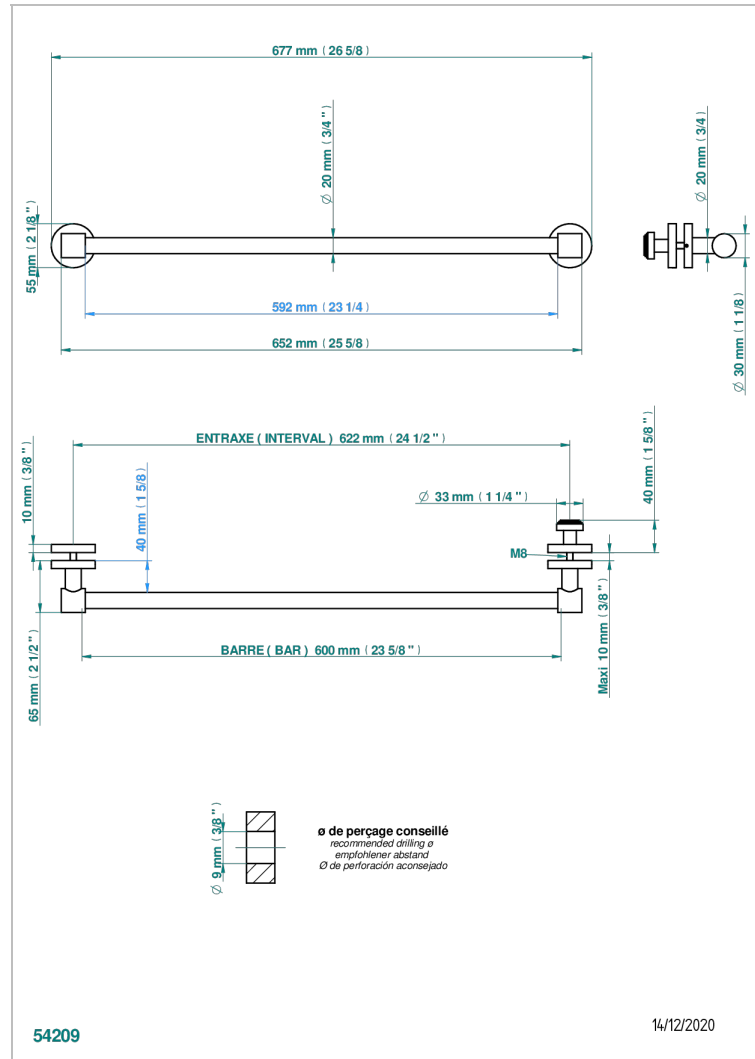

Towel rail with one rail for glass door with knob on side and escutcheon the other side

## CARACTERÍSTICAS

- Spirit
- Towel rail with one rail for glass door with knob on side and escutcheon the other side