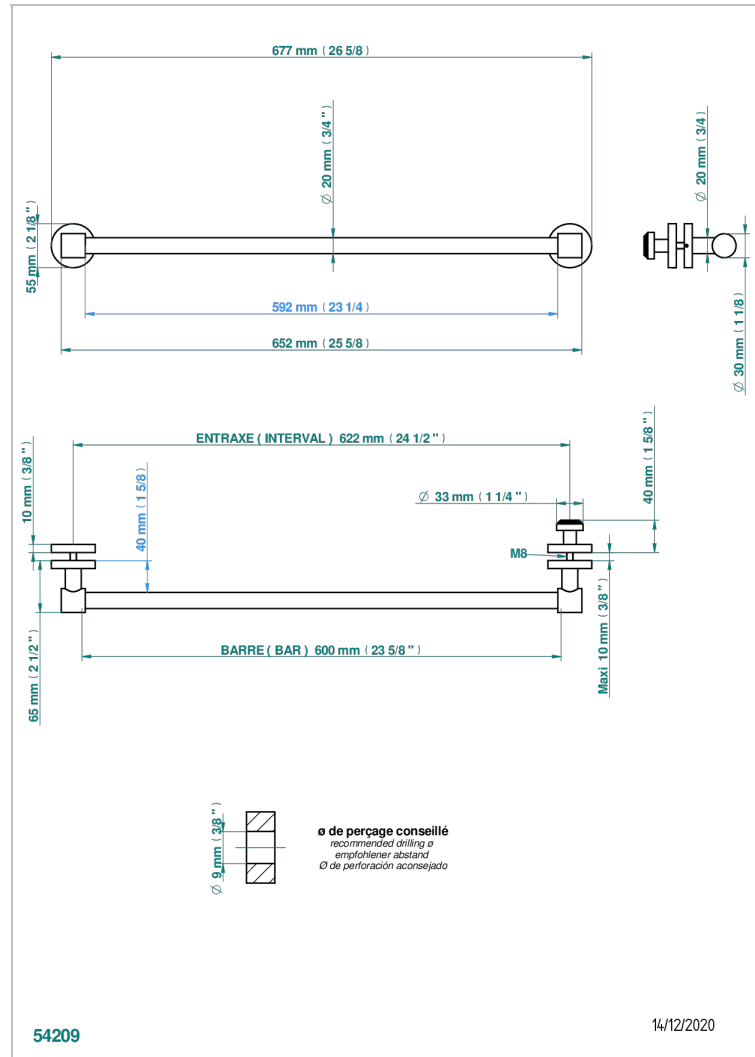

Towel rail with one rail for glass door with knob on side and escutcheon the other side

### CHARACTERISTIC

- Spirit
- Towel rail with one rail for glass door with knob on side and escutcheon the other side