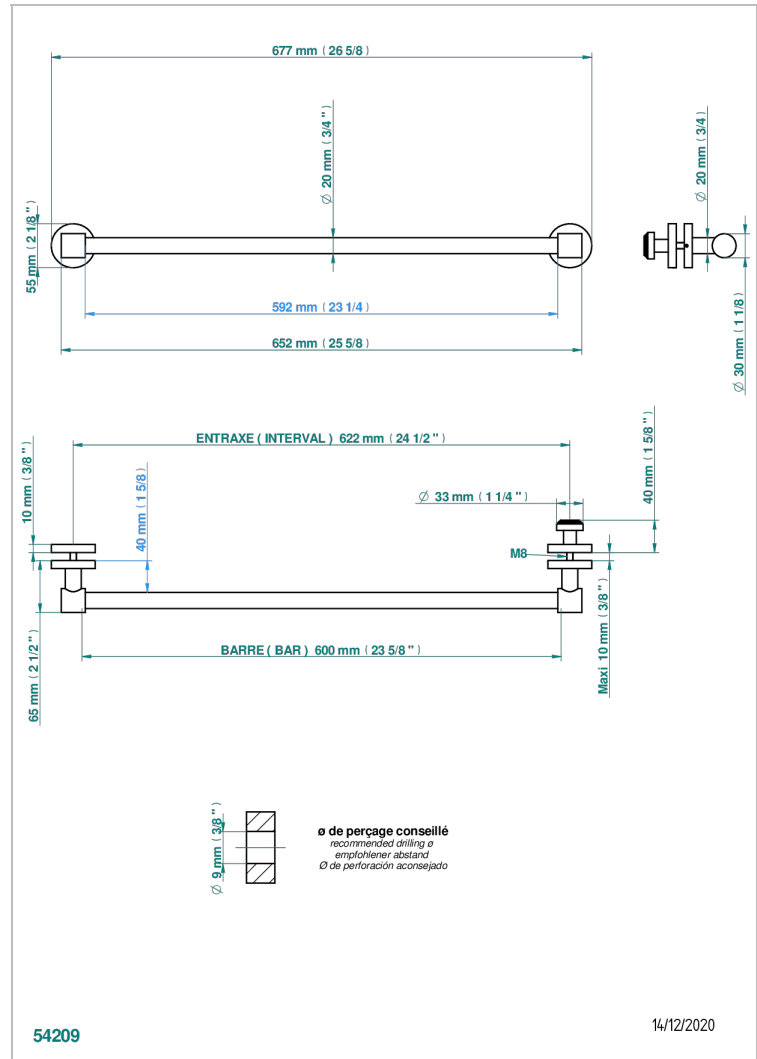

SPIRIT CON MANETAS

G58-514V2

THG[®]
PARIS

Towel rail with one rail for glass door with knob on side and escutcheon the other side

CARACTERÍSTICAS

- Spirit con manetas
- Towel rail with one rail for glass door with knob on side and escutcheon the other side