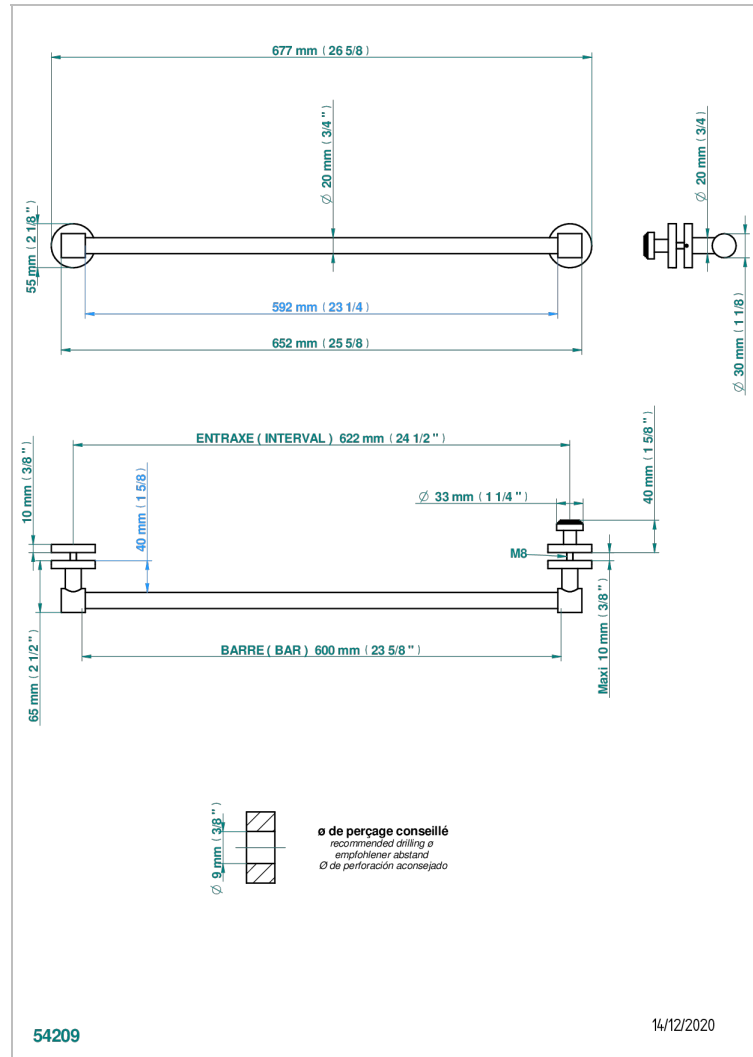

# SPIRIT WITH LEVER HANDLES

G58-514V2

Towel rail with one rail for glass door with knob on side and escutcheon the other side

## CHARACTERISTIC

- Spirit with lever handles
- Towel rail with one rail for glass door with knob on side and escutcheon the other side