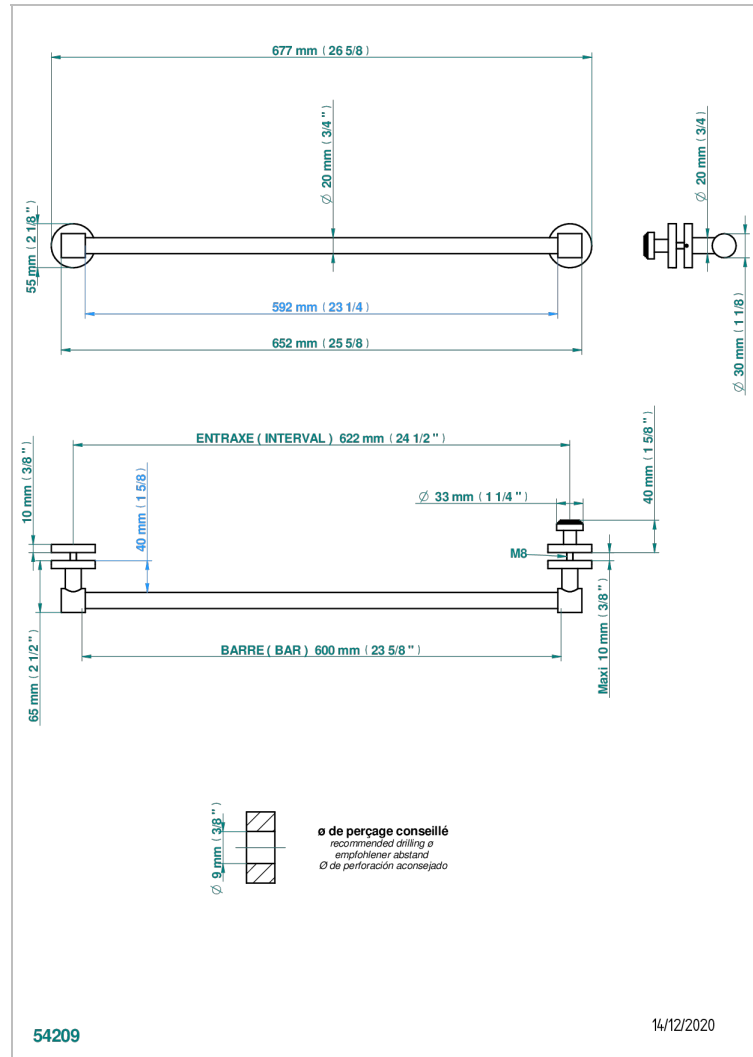

SPIRIT WITH LEVER

G58-514V2

Towel rail with one rail for glass door with knob on side and escutcheon the other side

CHARACTERISTIC

- Spirit with lever
- Towel rail with one rail for glass door with knob on side and escutcheon the other side