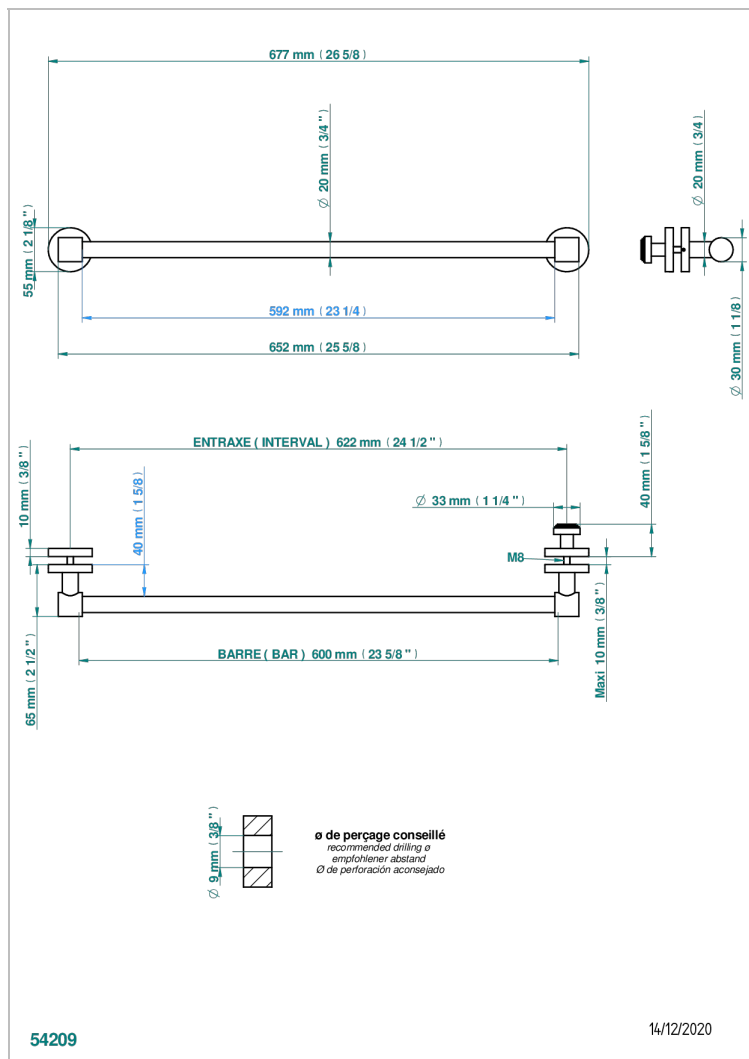

POMME CRISTAL LUSTROSO DORADO

A46-514V2

THG[®]
PARIS

Towel rail with one rail for glass door with knob on side and escutcheon the other side

CARACTERÍSTICAS

- Pomme cristal lustroso dorado
- Towel rail with one rail for glass door with knob on side and escutcheon the other side