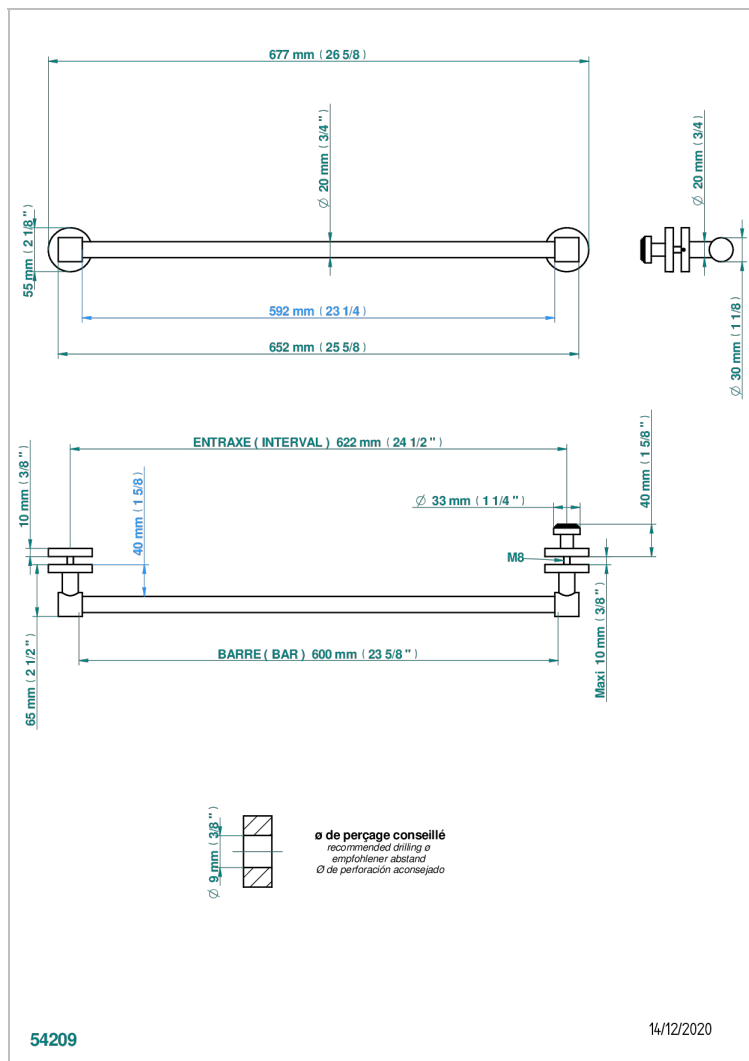

POMME CRISTAL LUSTROSO DORADO

A46-514V2

Towel rail with one rail for glass door with knob on side and escutcheon the other side

CARACTERÍSTICAS

- Pomme cristal lustroso dorado
- Towel rail with one rail for glass door with knob on side and escutcheon the other side