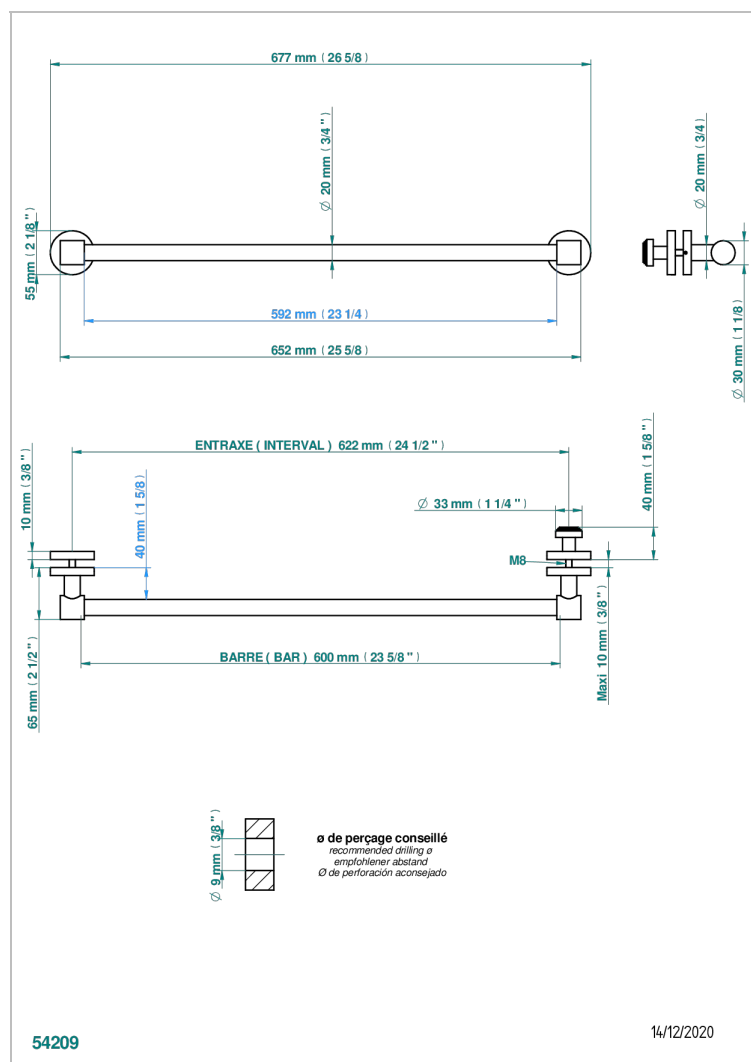

POMME GOLD LUSTER CRYSTAL

A46-514V2

Towel rail with one rail for glass door with knob on side and escutcheon the other side

CHARACTERISTIC

- Pomme Gold luster crystal
- Towel rail with one rail for glass door with knob on side and escutcheon the other side