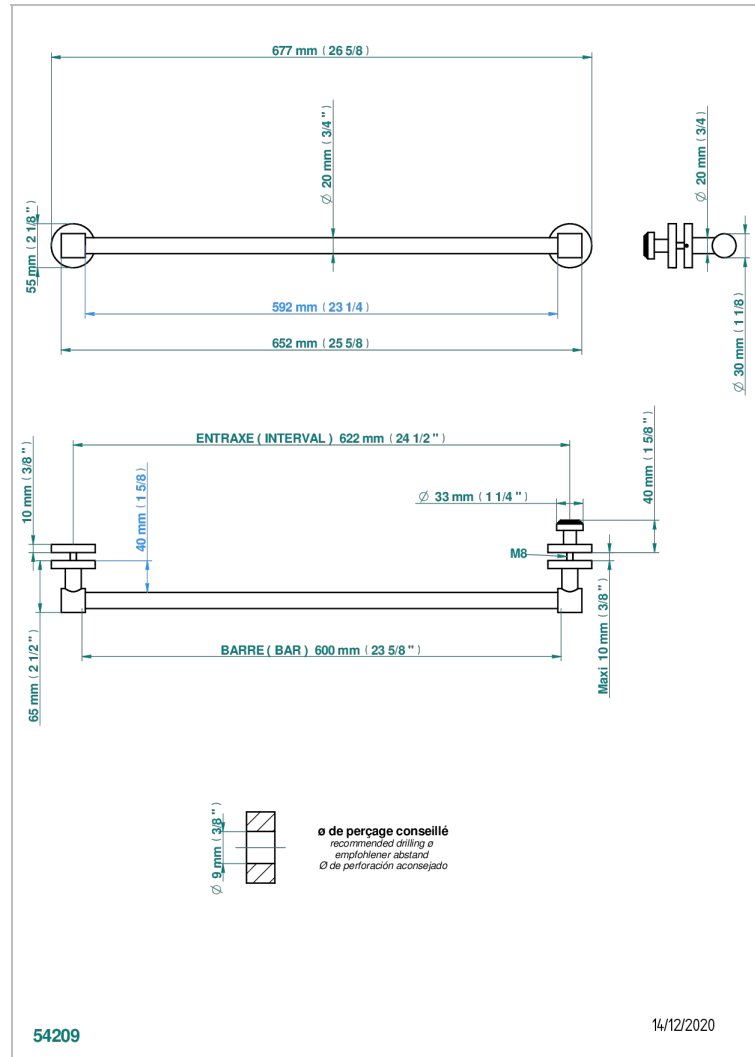

POMME KRISTALL-GOLDGLANZ

A46-514V2

Towel rail with one rail for glass door with knob on side and escutcheon the other side

EIGENSCHAFTEN

- Pomme Kristall-Goldglanz
- Towel rail with one rail for glass door with knob on side and escutcheon the other side