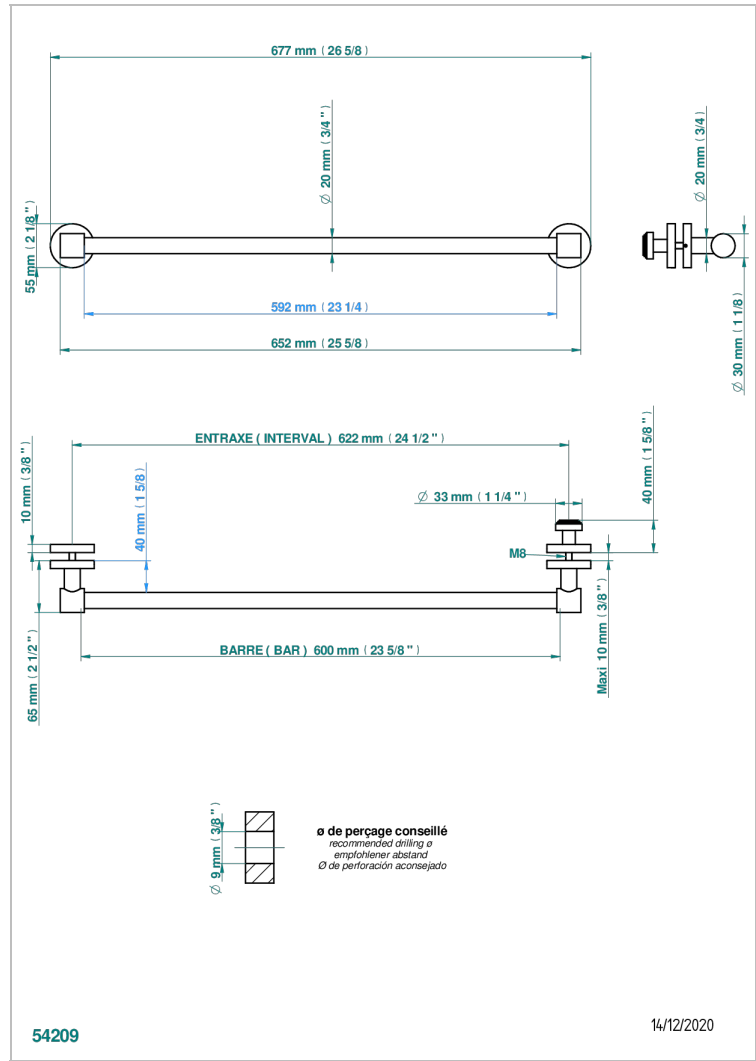

# POMME GOLD LUSTER CRYSTAL

A46-514V2

Towel rail with one rail for glass door with knob on side and escutcheon the other side

## CHARACTERISTIC

- Pomme Gold luster crystal
- Towel rail with one rail for glass door with knob on side and escutcheon the other side