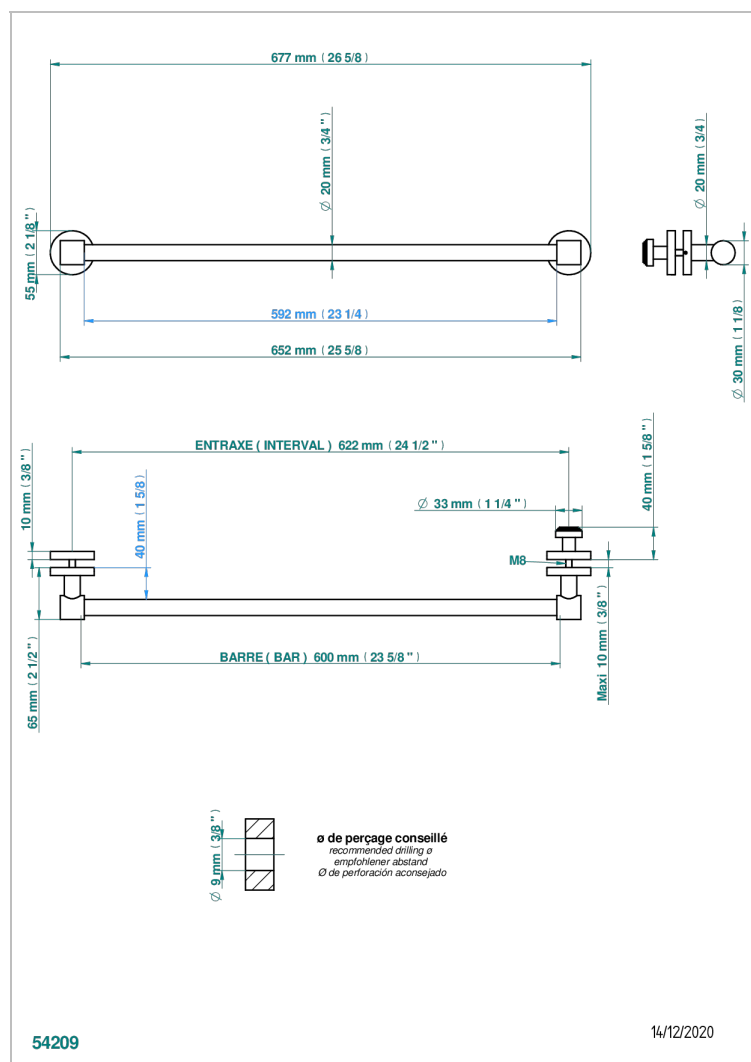

# POMME KRISTALL-GOLDGLANZ

A46-514V2

Towel rail with one rail for glass door with knob on side and escutcheon the other side