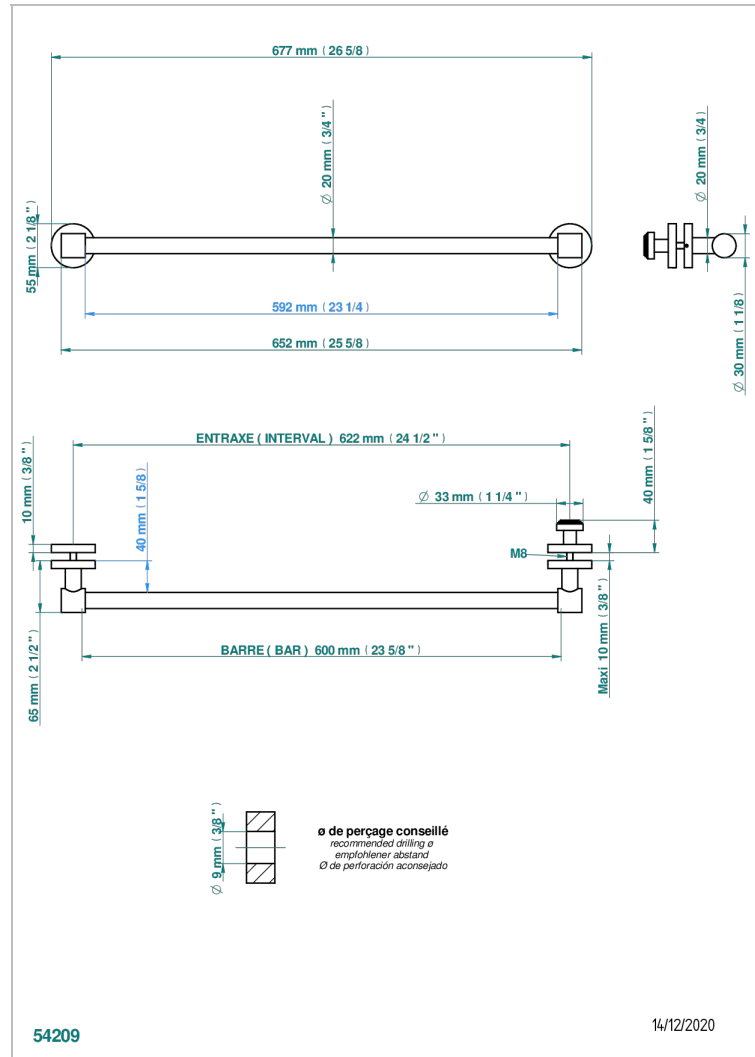

# POMME, CRISTAL SATINADO

A42-514V2

THG<sup>®</sup>  
PARIS

Towel rail with one rail for glass door with knob on side and escutcheon the other side

## CARACTERÍSTICAS

- Pomme, cristal satinado
- Towel rail with one rail for glass door with knob on side and escutcheon the other side