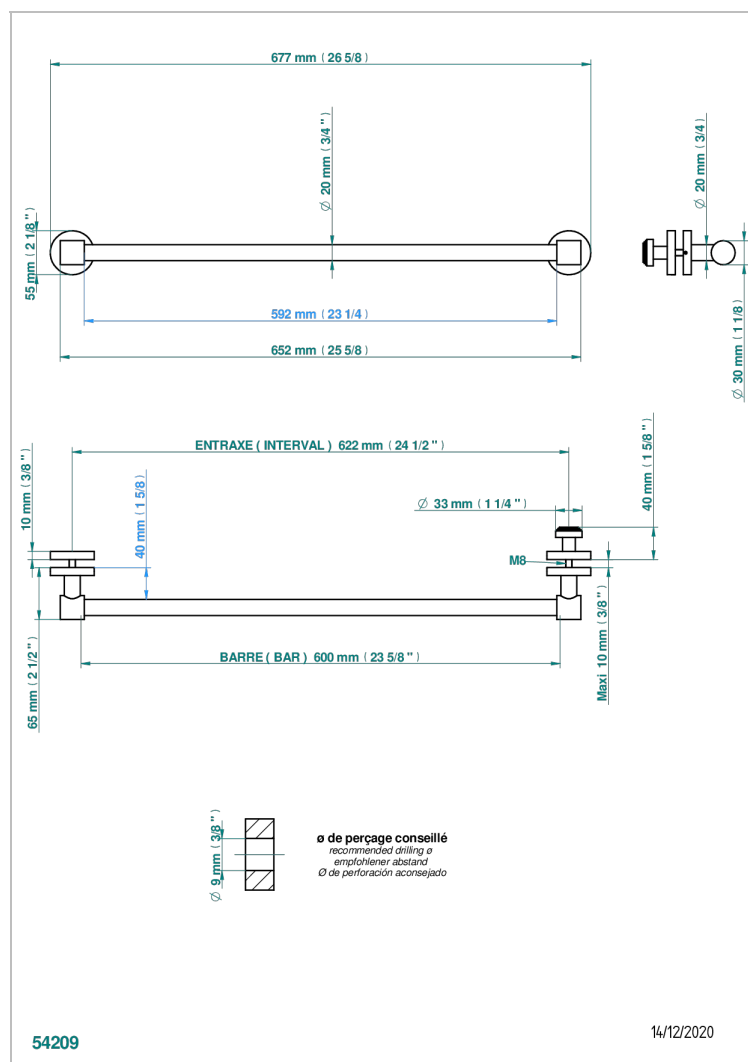

POMME CLEAR SATIN CRYSTAL

A42-514V2

Towel rail with one rail for glass door with knob on side and escutcheon the other side

CHARACTERISTIC

- Pomme Clear satin crystal
- Towel rail with one rail for glass door with knob on side and escutcheon the other side